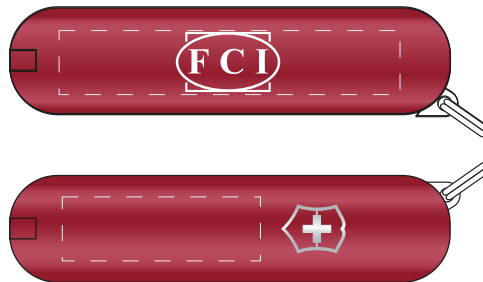

Customer Service E-mail: service@garrettspecialties.com

Order#: 120120

Product: Victorinox Classic Swiss Army Knife - Red

Item #: 1032-101543

Imprint Method: Pad print on the Front - White

Actual Size of Imprint
Dotted Lines Do Not Print