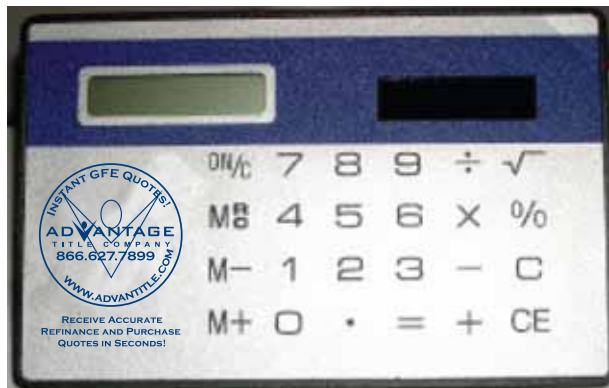

GARRETT SPECIALTIES

a promotional product company

eProof

REVISED

2 Split Rock Drive Suite 11, Cherry Hill, Nj 08003
Telephone: 1-856 424-4818 or 1-800 320-1510
Fax: 1-856 424-5269
Hours of Operation: 9:30 - 5:30 pm Eastern, M - F
Customer Service E-mail: service@garrettspecialties.com

Order#: 120114
Product: Solar Credit Card Calculator - Silver
Item #: 1092-105270
Imprint Method: Screen Print on the On Calculator - Dark Blue 281

ACTUAL SIZE

Small text may fill in.

NOTE:

PDF documents can distort smaller text due to the inability to display images smaller than 1 pixel in size. "L's" and "I's" when small in size appear to be bold or larger because the pdf will enlarge it to 1 pixel so that it can be viewed. For your assurance your text will print in proportion.

IMPORTANT INFORMATION (PLEASE READ)

Please proof carefully for spelling errors, omissions, and layout accuracy. It is your responsibility to correct any errors. Garrett Specialties assumes no responsibility for errors after a proof has been authorized to print. Please note changes or revisions to your proof from your original instructions may cause revision in your ship date. Delays in paper proof approval also may require a change in your schedule ship dates. Occasionally, some fax machines may distort the image. Please pay close attention to numbers.

It is imperative that you view your e-proof and submit your approval and/or changes promptly to maintain your anticipated delivery date.

Please keep in mind that this virtual proof is not a printed sample of your artwork on our product. The size and placement of the artwork may vary from this proof when actually printed on the product. Carefully review the attached proof for verification of copy & layout.

Due to inherent technical differences in color monitors, the imprint colors and product colors depicted in the attached proof will not resemble those in the final product. We make every effort to match requested custom colors, but cannot guarantee a 100% exact match. Imprints are applied using pad or screen inks. These inks are hand mixed as close as possible to the requested color but may vary 2 to 4 shades. For this reason an exact PMS match cannot be guaranteed.

Your order is ON HOLD until we receive an approval from you in reference to your artwork.