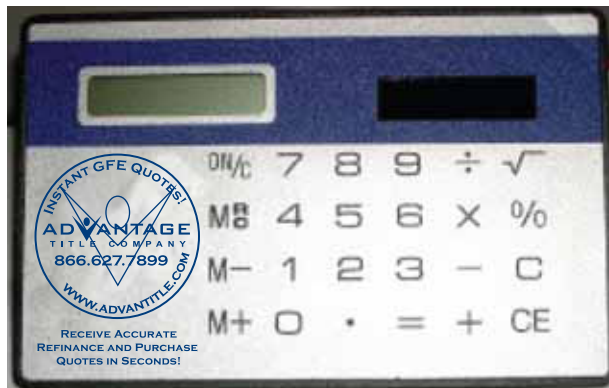

GARRETT SPECIALTIES

a promotional product company

eProof

2 Split Rock Drive Suite 11, Cherry Hill, Nj 08003
Telephone: 1-856 424-4818 or 1-800 320-1510
Fax: 1-856 424-5269
Hours of Operation: 9:30 - 5:30 pm Eastern, M - F
Customer Service E-mail: service@garrettspecialties.com

Order#: 120114
Product: Solar Credit Card Calculator - Silver
Item #: 1092-105270
Imprint Method: Screen Print on the On Calculator - Dark Blue 281

ACTUAL SIZE

Small text may fill in.

IMPORTANT INFORMATION (PLEASE READ)

Please proof carefully for spelling errors, omissions, and layout accuracy. It is your responsibility to correct any errors. Garrett Specialties assumes no responsibility for errors after a proof has been authorized to print. Please note changes or revisions to your proof from your original instructions may cause revision in your ship date. Delays in paper proof approval also may require a change in your schedule ship dates. Occasionally, some fax machines may distort the image. Please pay close attention to numbers.

It is imperative that you view your e-proof and submit your approval and/or changes promptly to maintain your anticipated delivery date.

Please keep in mind that this virtual proof is not a printed sample of your artwork on our product. The size and placement of the artwork may vary from this proof when actually printed on the product. Carefully review the attached proof for verification of copy & layout.

Due to inherent technical differences in color monitors, the imprint colors and product colors depicted in the attached proof will not resemble those in the final product. We make every effort to match requested custom colors, but cannot guarantee a 100% exact match. Imprints are applied using pad or screen inks. These inks are hand mixed as close as possible to the requested color but may vary 2 to 4 shades. For this reason an exact PMS match cannot be guaranteed.

Your order is ON HOLD until we receive an approval from you in reference to your artwork.