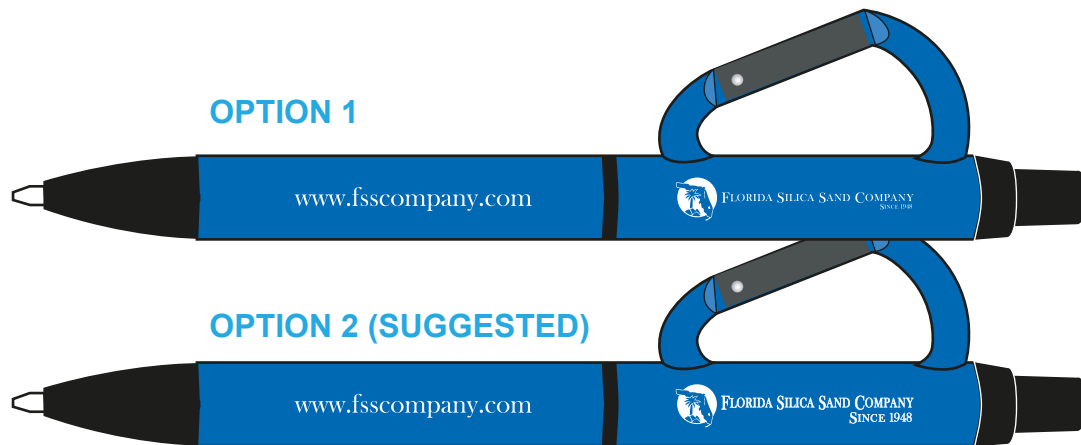

Customer Service E-mail: service@garrettspecialties.com

Order#: 120067

Product: Custom Carabiner Pen - Blue

Item #: 1097-300751

Imprint Method: Pad Print on the Barrel & Cap - White

**PLEASE INDICATE OPTION 1 OR 2
IN COMMENT BOX AREA WHEN APPROVING.**

"Florida..." will not be legible. Please see suggested layout.

**"for measurement only - logo will be imprinted center position on item
(see template layout)"**

Artwork shown @ 100%

**Dotted line is for FPO (FOR POSITION ONLY)
to show imprint area**