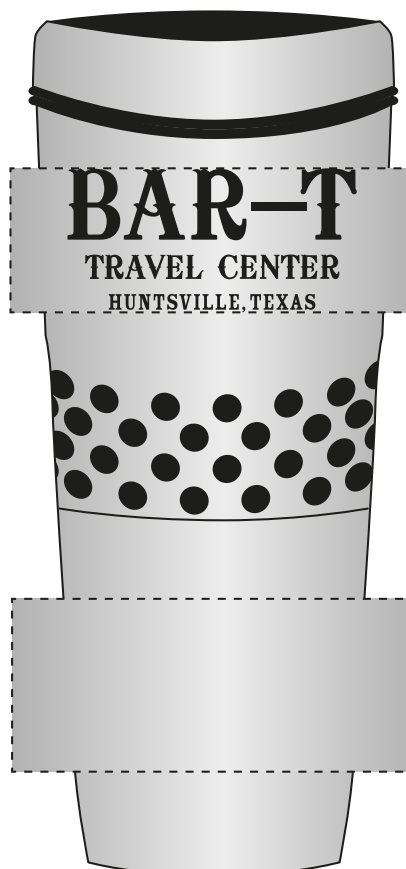

GARRETT SPECIALTIES

a promotional product company

eProof

2 Split Rock Drive Suite 11, Cherry Hill, NJ 08003

Telephone: 1-856 424-4818 or 1-800 320-1510

Fax: 1-856 424-5269

Hours of Operation: 9:00 - 5:30 pm Eastern, M - F

Customer Service E-mail: service@garrettspecialties.com

Order#: 119994

Product: Speedies Travel Mug

Item #: 1206-305736

Imprint Method: Screen Print on the On Front - Black

60% of actual size

size

W_2.5107 in

H_1.25 in

IMPORTANT INFORMATION (PLEASE READ)

Please proof carefully for spelling errors, omissions, and layout accuracy. It is your responsibility to correct any errors. Garrett Specialties assumes no responsibility for errors after a proof has been authorized to print. Please note changes or revisions to your proof from your original instructions may cause revision in your ship date. Delays in paper proof approval also may require a change in your schedule ship dates. Occasionally, some fax machines may distort the image. Please pay close attention to numbers.

It is imperative that you view your e-proof and submit your approval and/or changes promptly to maintain your anticipated delivery date.

Please keep in mind that this virtual proof is not a printed sample of your artwork on our product. The size and placement of the artwork may vary from this proof when actually printed on the product. Carefully review the attached proof for verification of copy & layout.

Due to inherent technical differences in color monitors, the imprint colors and product colors depicted in the attached proof will not resemble those in the final product. We make every effort to match requested custom colors, but cannot guarantee a 100% exact match. Imprints are applied using pad or screen inks. These inks are hand mixed as close as possible to the requested color but may vary 2 to 4 shades. For this reason an exact PMS match cannot be guaranteed.

Your order is ON HOLD until we receive an approval from you in reference to your artwork.