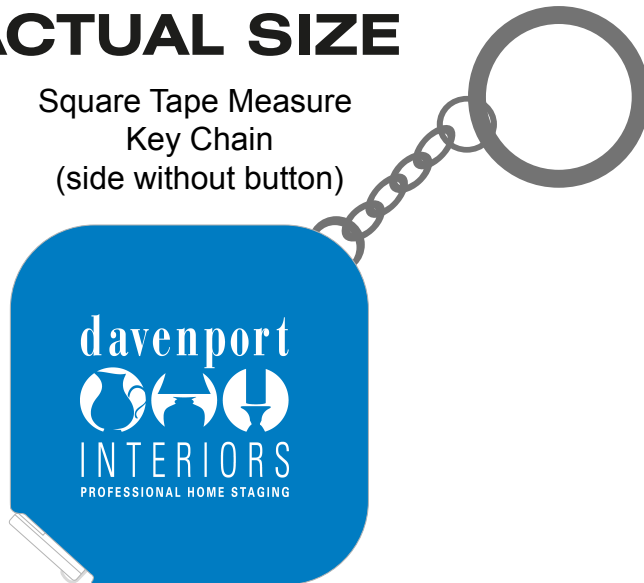

Customer Service E-mail: service@garrettspecialties.com

Order#: 119894

Product: Square Tape Measure Key Chain - Blue

Item #: 1008-306307

Imprint Method: Screen Print on the One Side - White

ACTUAL SIZE

Square Tape Measure
Key Chain
(side without button)