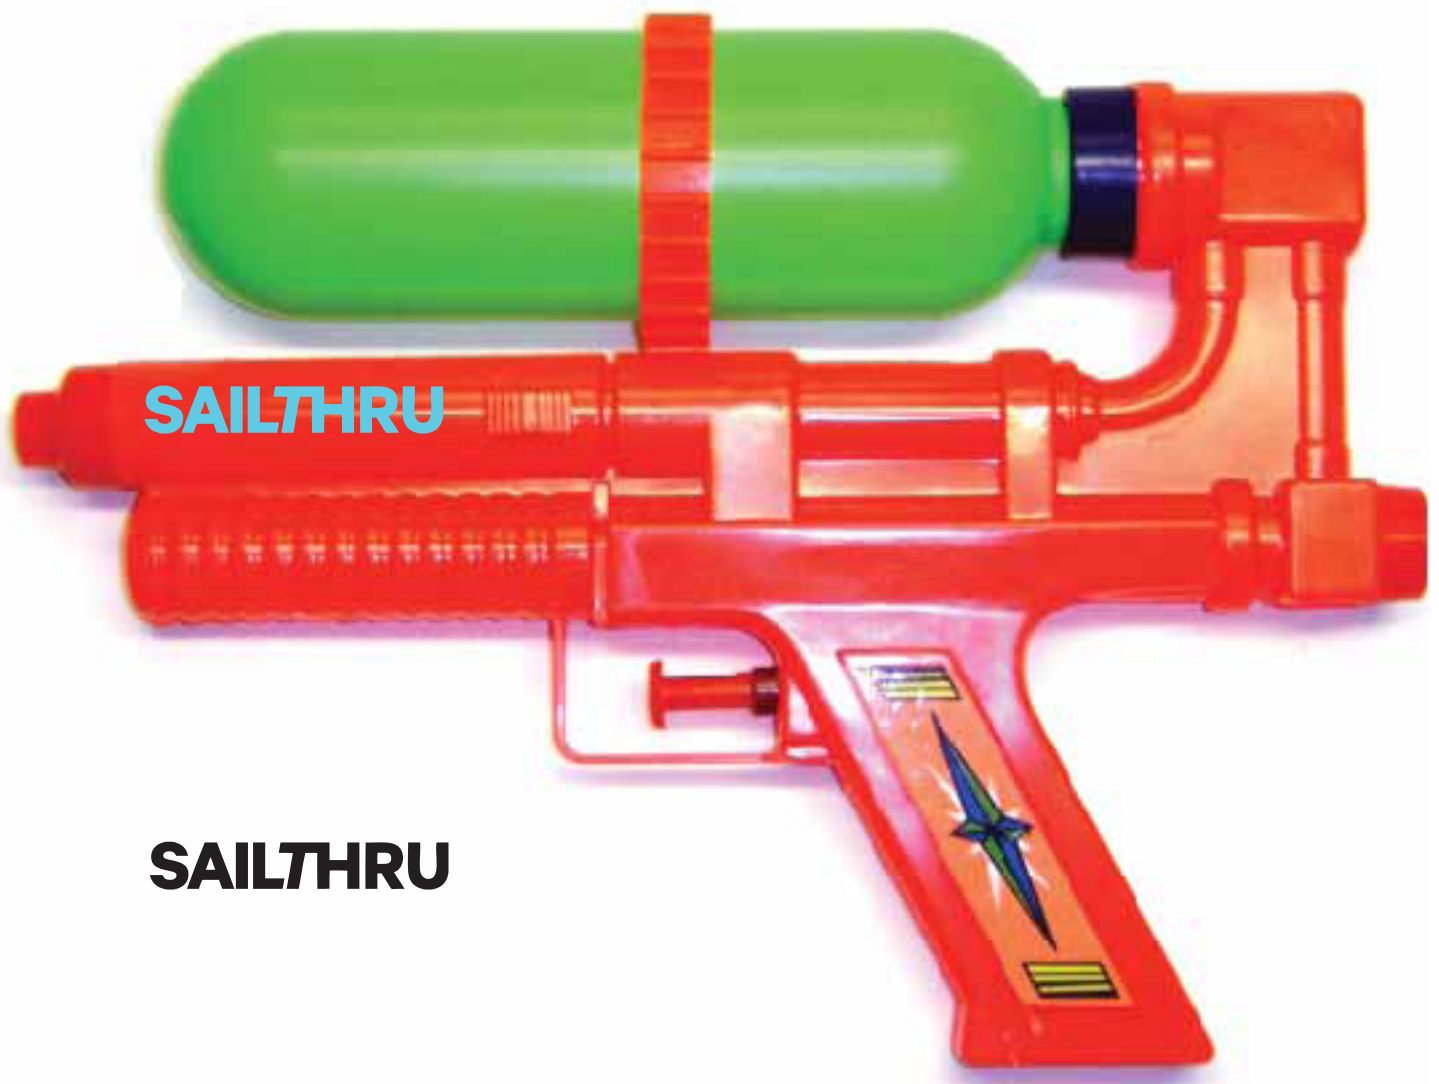

Order#: 119874

Product: Tank Water Gun

Item #: 1092-300445

Imprint Method: Screen Print: PMS 637 C

Actual Size of Imprint
Dotted Lines Do Not Print

2" x 3/8"

SAILTHRU

SAILTHRU