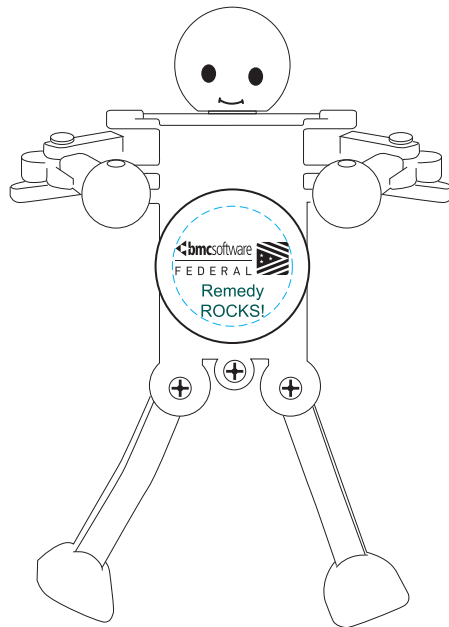

## 442 - - - Boogie Bot

Option A

Option B

Bot Color:  
Green

Disc Color:  
White

Imprint Color:  
Black, PMS 330 Green

Disc Imprint Area: 5/8" Ø

\*\*Dashed blue line does not print -  
to show maximum imprint area only