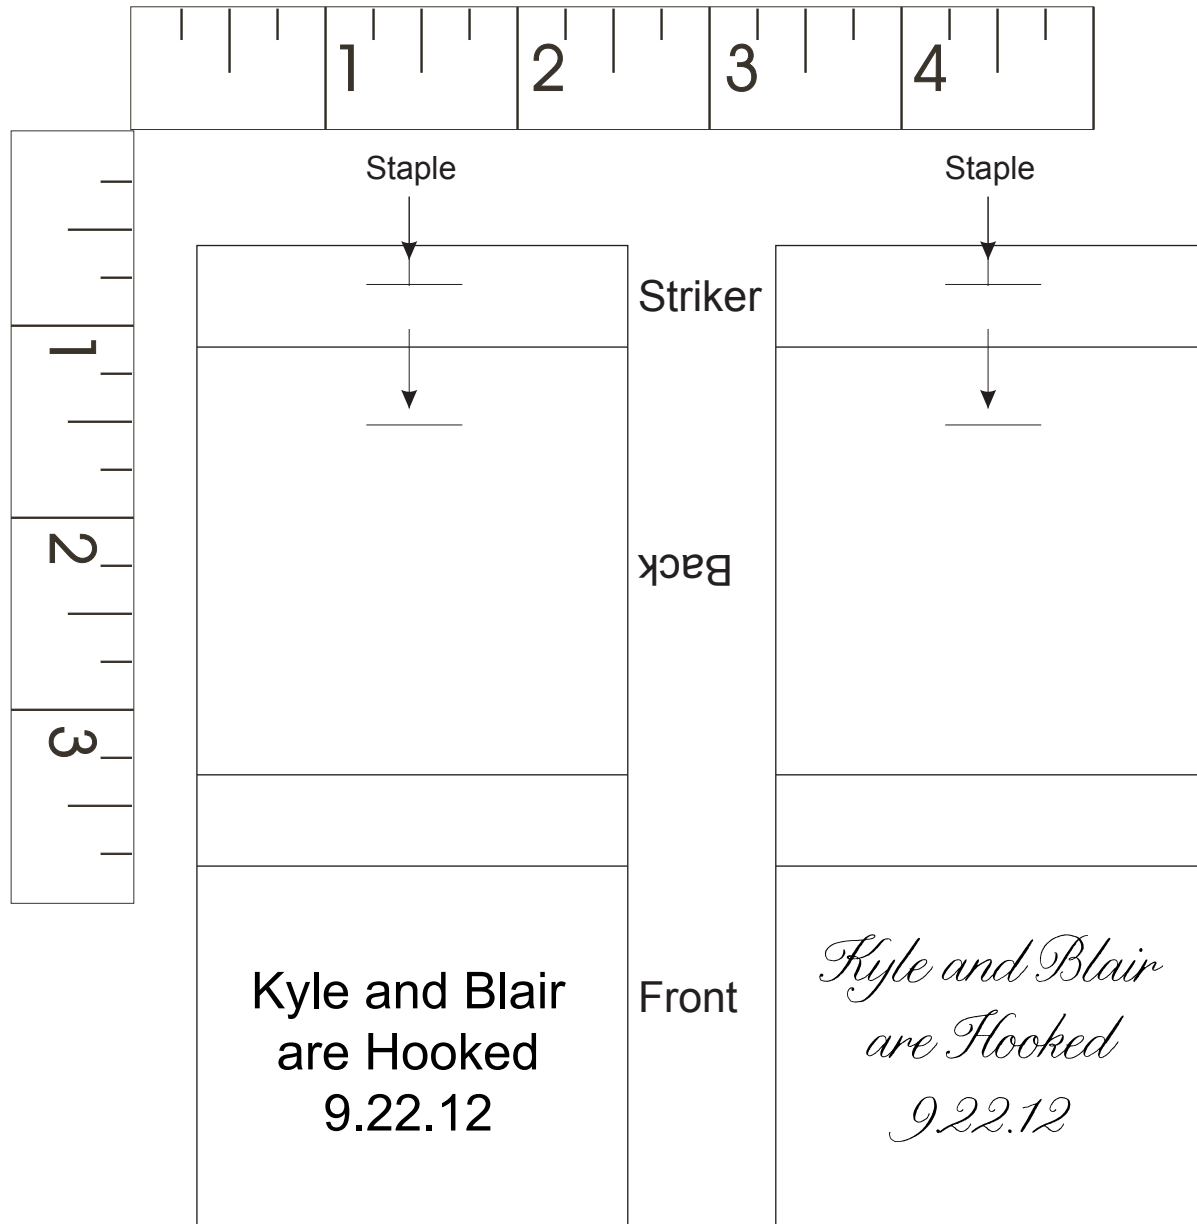

Order#: 119771
Product: Fly Fishing Matchbook with Flies
Item #: 1280-104608
Imprint Method: Digital Print on the Front Cover

PLEASE CHOOSE OPTION 1 OR 2

Option 1

Option 2

Actual size of digital imprint on Matchbox w/3 flies.