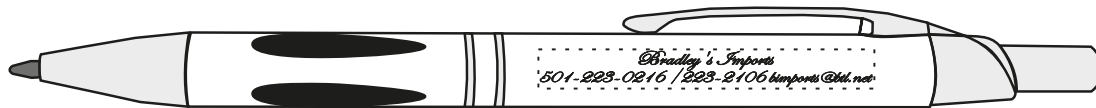

Customer Service E-mail: service@garrettspecialties.com

Order#: 119757

Product: Vienna Pen - Light Blue

Item #: 1003-108252

Imprint Method: Laser Engraved on the Barrel

THIS MAY FILL WHEN LASERING

*****IMPORTANT INFORMATION*** (PLEASE READ)**