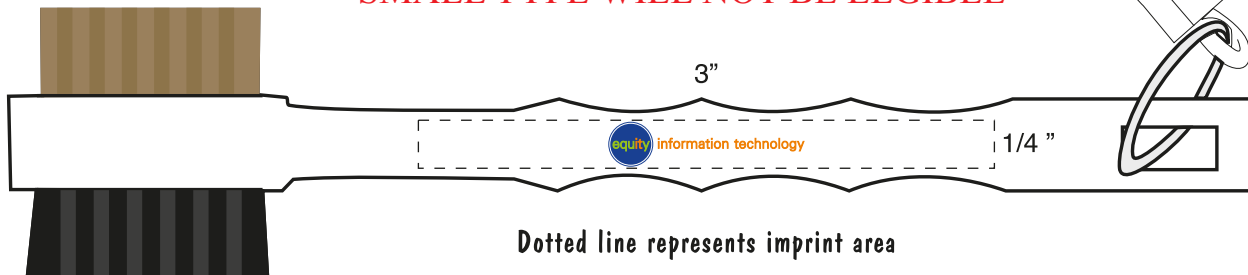

GARRETT SPECIALTIES

a promotional product company

eProof

2 Split Rock Drive Suite 11, Cherry Hill, NJ 08003

Telephone: 1-856 424-4818 or 1-800 320-1510

Fax: 1-856 424-5269

Hours of Operation: 9:00 - 5:30 pm Eastern, M - F

Customer Service E-mail: service@garrettspecialties.com

Order#: 119648

Product: Golf Brush II - White

Item #: 1215-102634

Imprint Method: Screen Print on the Handle - BLUE 286, GREEN 317, ORANGE 1505

PLEASE CHOOSE OPTION 1 OR 2

PMS 286 375 1505

OPTION 1

SMALL TYPE WILL NOT BE LEGIBLE