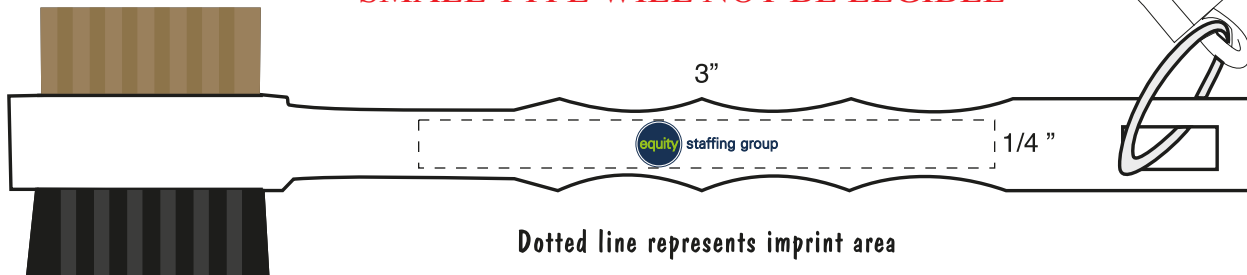

Customer Service E-mail: service@garrettspecialties.com

Order#: 119648

Product: Golf Brush II - White

Item #: 1215-102634

Imprint Method: Screen Print on the Handle - PMS Green 375 & PMS Blue 540

PLEASE CONFIRM PMS COLORS

PLEASE CHOOSE OPTION 1 OR 2

PMS 375 540

OPTION 1

SMALL TYPE WILL NOT BE LEGIBLE

Dotted line represents imprint area

OPTION 2

PMS 375 540

Dotted line represents imprint area