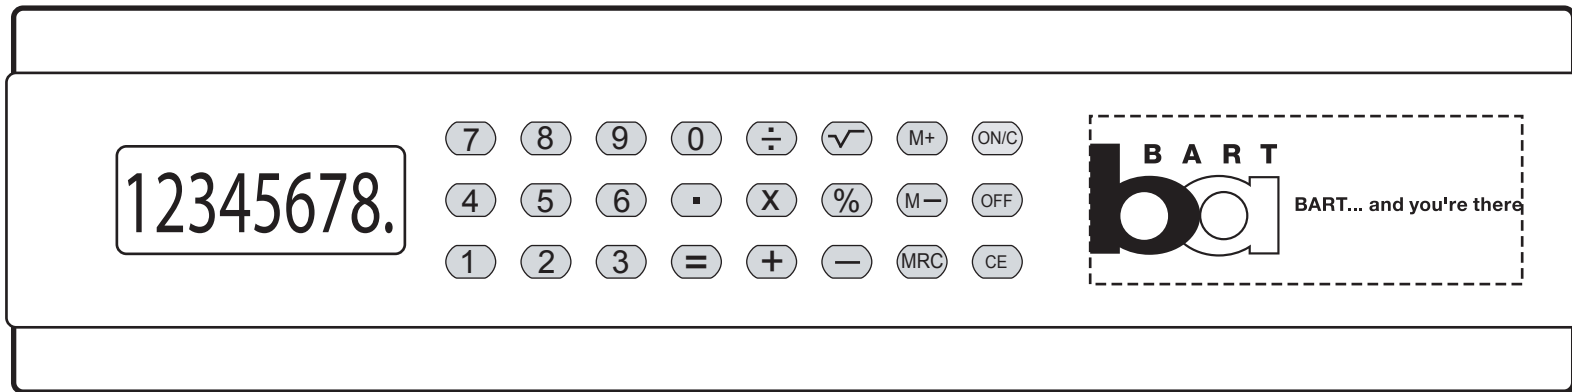

Order#: 119528  
Product: Calculator Ruler - Silver  
Item #: 1056-102782  
Imprint Method: Pad Print - Navy Blue 282

Actual Size of Imprint  
Dotted Lines Do Not Print

**\*\*\*IMPORTANT INFORMATION\*\*\* (PLEASE READ)**