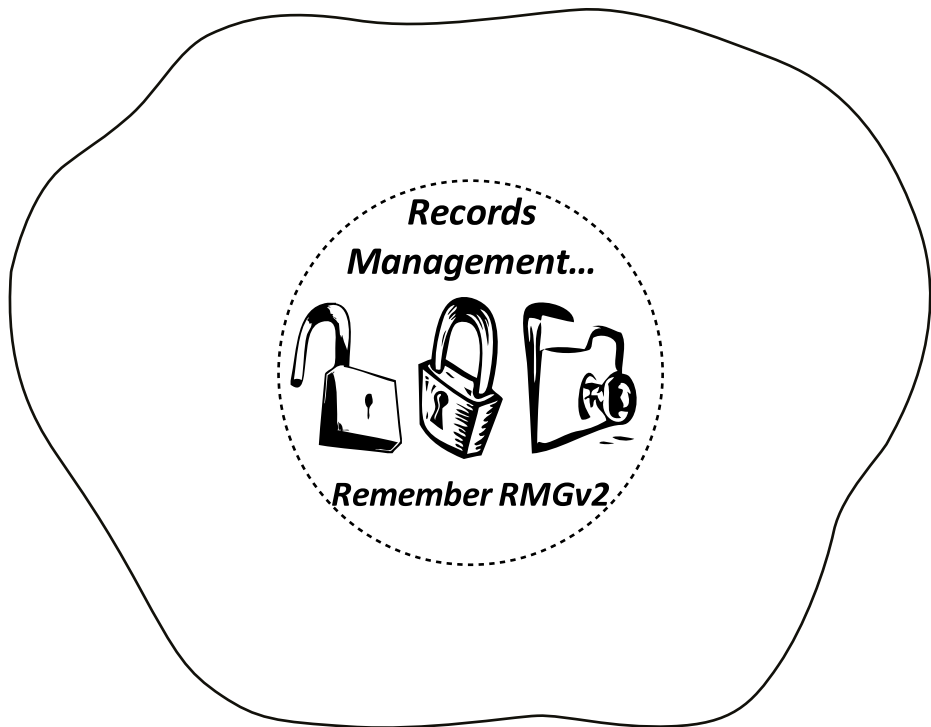

Order#: 119526
Product: Splash O Color Coaster - Blue
Item #: 1008-305305
Imprint Method: Pad Print on the Top Side Only - White

Actual Size of Imprint
 Dotted Lines Do Not Print

2" Dia.

Image Not To Size
 For Reference Only