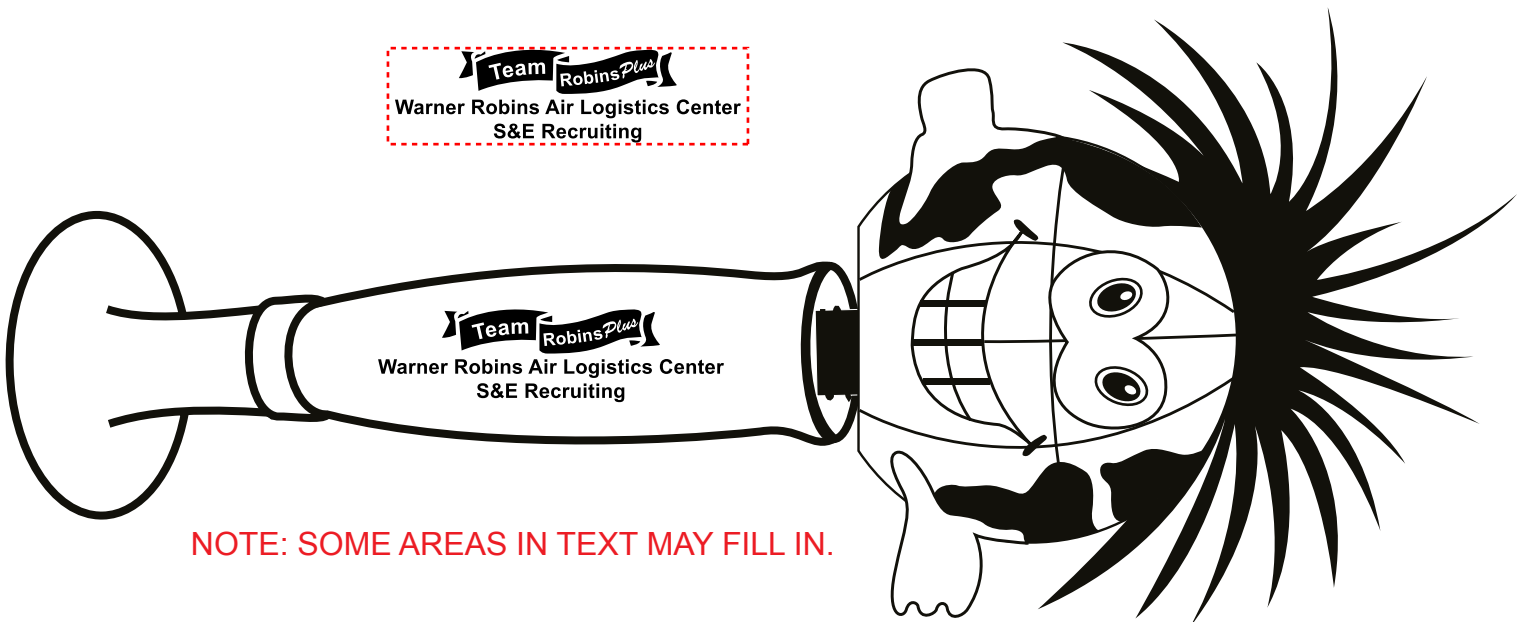

REVISED

Order#: 119453

Product: Goofy Group Earth Pen

Item #: 1070-106683

Imprint Method: Pad Print on the Barrel - White

Actual Size of Imprint
Dotted Lines Do Not Print

1-7/8" x 1/2"

NOTE: SOME AREAS IN TEXT MAY FILL IN.