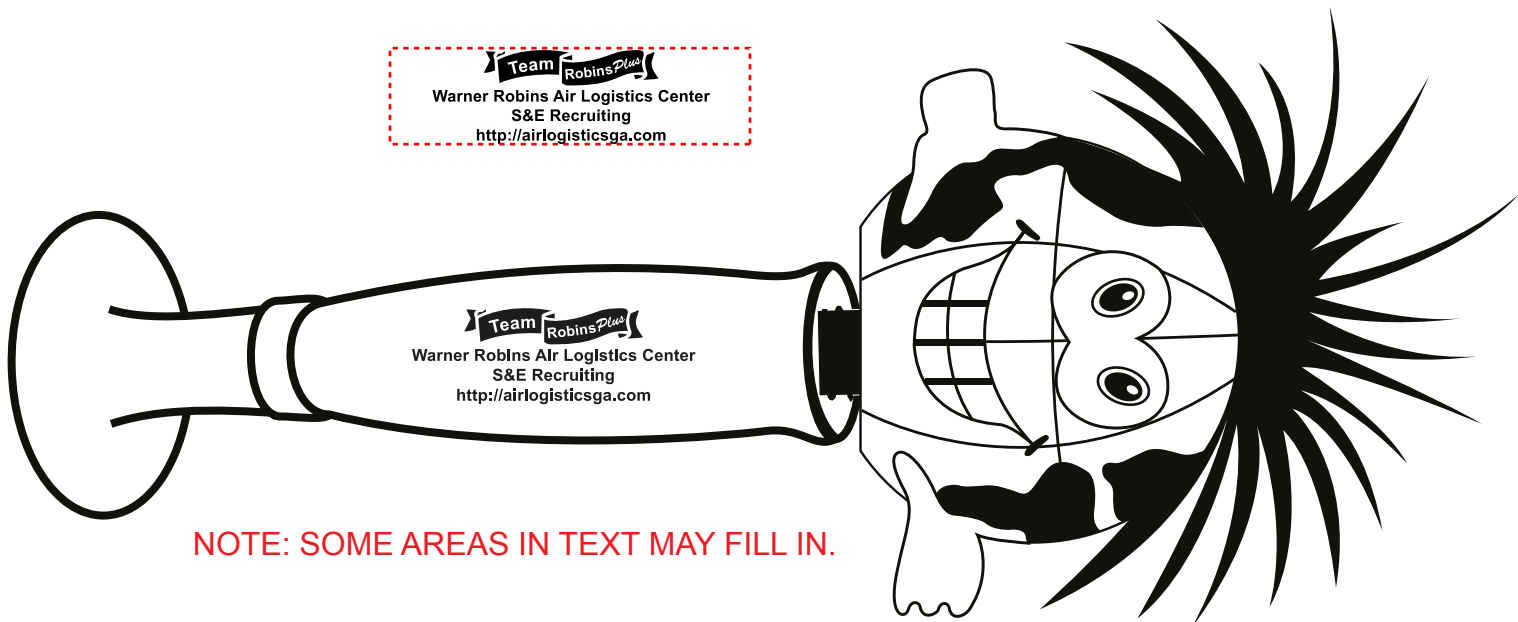

Customer Service E-mail: service@garrettspecialties.com

Order#: 119453

Product: Goofy Group Earth Pen

Item #: 1070-106683

Imprint Method: Pad Print on the Barrel - White

Actual Size of Imprint
Dotted Lines Do Not Print

1-7/8" x 1/2"

NOTE: SOME AREAS IN TEXT MAY FILL IN.

IMPORTANT INFORMATION (PLEASE READ)

Please proof carefully for spelling errors, omissions, and layout accuracy. It is your responsibility to correct any errors. Garrett Specialties assumes no responsibility for errors after a proof has been authorized to print. Please note changes or revisions to your proof from your original instructions may cause revision in your ship date. Delays in paper proof approval also may require a change in your schedule ship dates. Occasionally, some fax machines may distort the image. Please pay close attention to numbers.