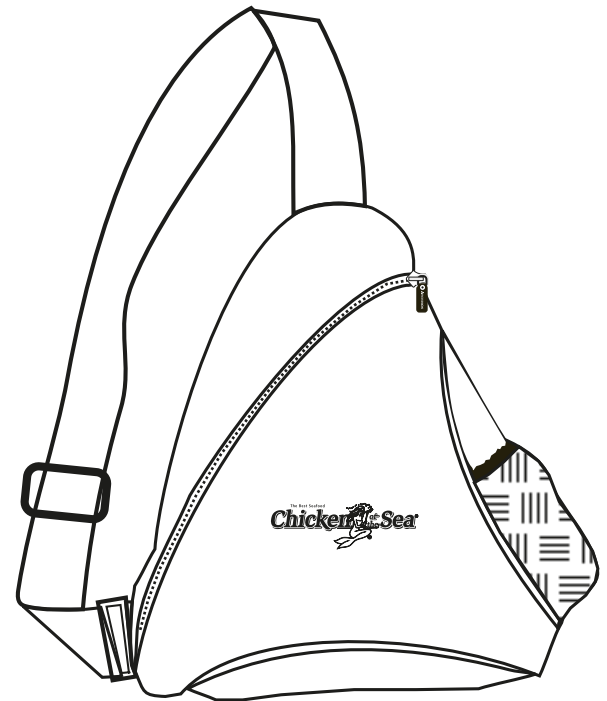

Customer Service E-mail: service@garrettspecialties.com

Order#: 119406

Product: Cutie Patootie Slingpack - Royal

Item #: 1086-305888

Imprint Method: Screen Print on the Front - White

NOTE:

Please note that the art you've submitted is very detailed and will close in some areas due to size and complexity. Please advise if you would like for us to proceed or if you would prefer to send revised art.

Actual Size of Imprint
Dotted Lines Do Not Print

Image Not To Size
For Reference Only

IMPORTANT INFORMATION (PLEASE READ)

Please proof carefully for spelling errors, omissions, and layout accuracy. It is your responsibility to correct any errors. Garrett Specialties assumes no responsibility for errors after a proof has been authorized to print. Please note changes or revisions to your proof from your original instructions may cause revision in your ship date. Delays in paper proof approval also may require a change in your schedule ship dates. Occasionally, some fax machines may distort the image. Please pay close attention to numbers.