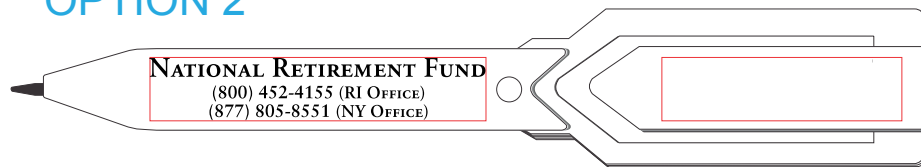

PLEASE CHOOSE OPTION 1 OR 2

Actual size of Silver Imprint on Black Spearhead Pen.

OPTION 1

Note: Small text will fill in and will not be legible.

OPTION 2

Note: Small text enlarged to meet printing standards.
Small areas in text may fill in.