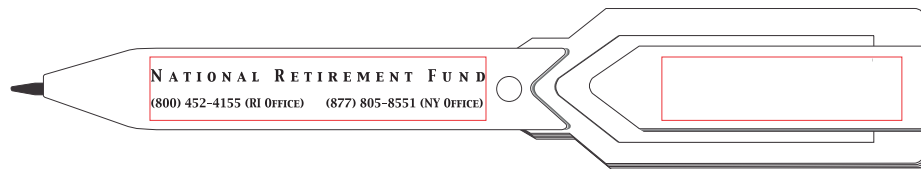

Customer Service E-mail: service@garrettspecialties.com

Order#: 119340

Product: Spearhead Pen Bookmark Paper Clip - Black

Item #: 1280-104713

Imprint Method: Screen Print on the Barrel - Metallic Silver 877

PLEASE CHOOSE OPTION 1 OR 2

Actual size of Silver Imprint on Black Spearhead Pen.

OPTION 1

Note: Small text will fill in and will not be legible.

OPTION 2

Note: Small text enlarged to meet printing standards.
Small areas in text may fill in.