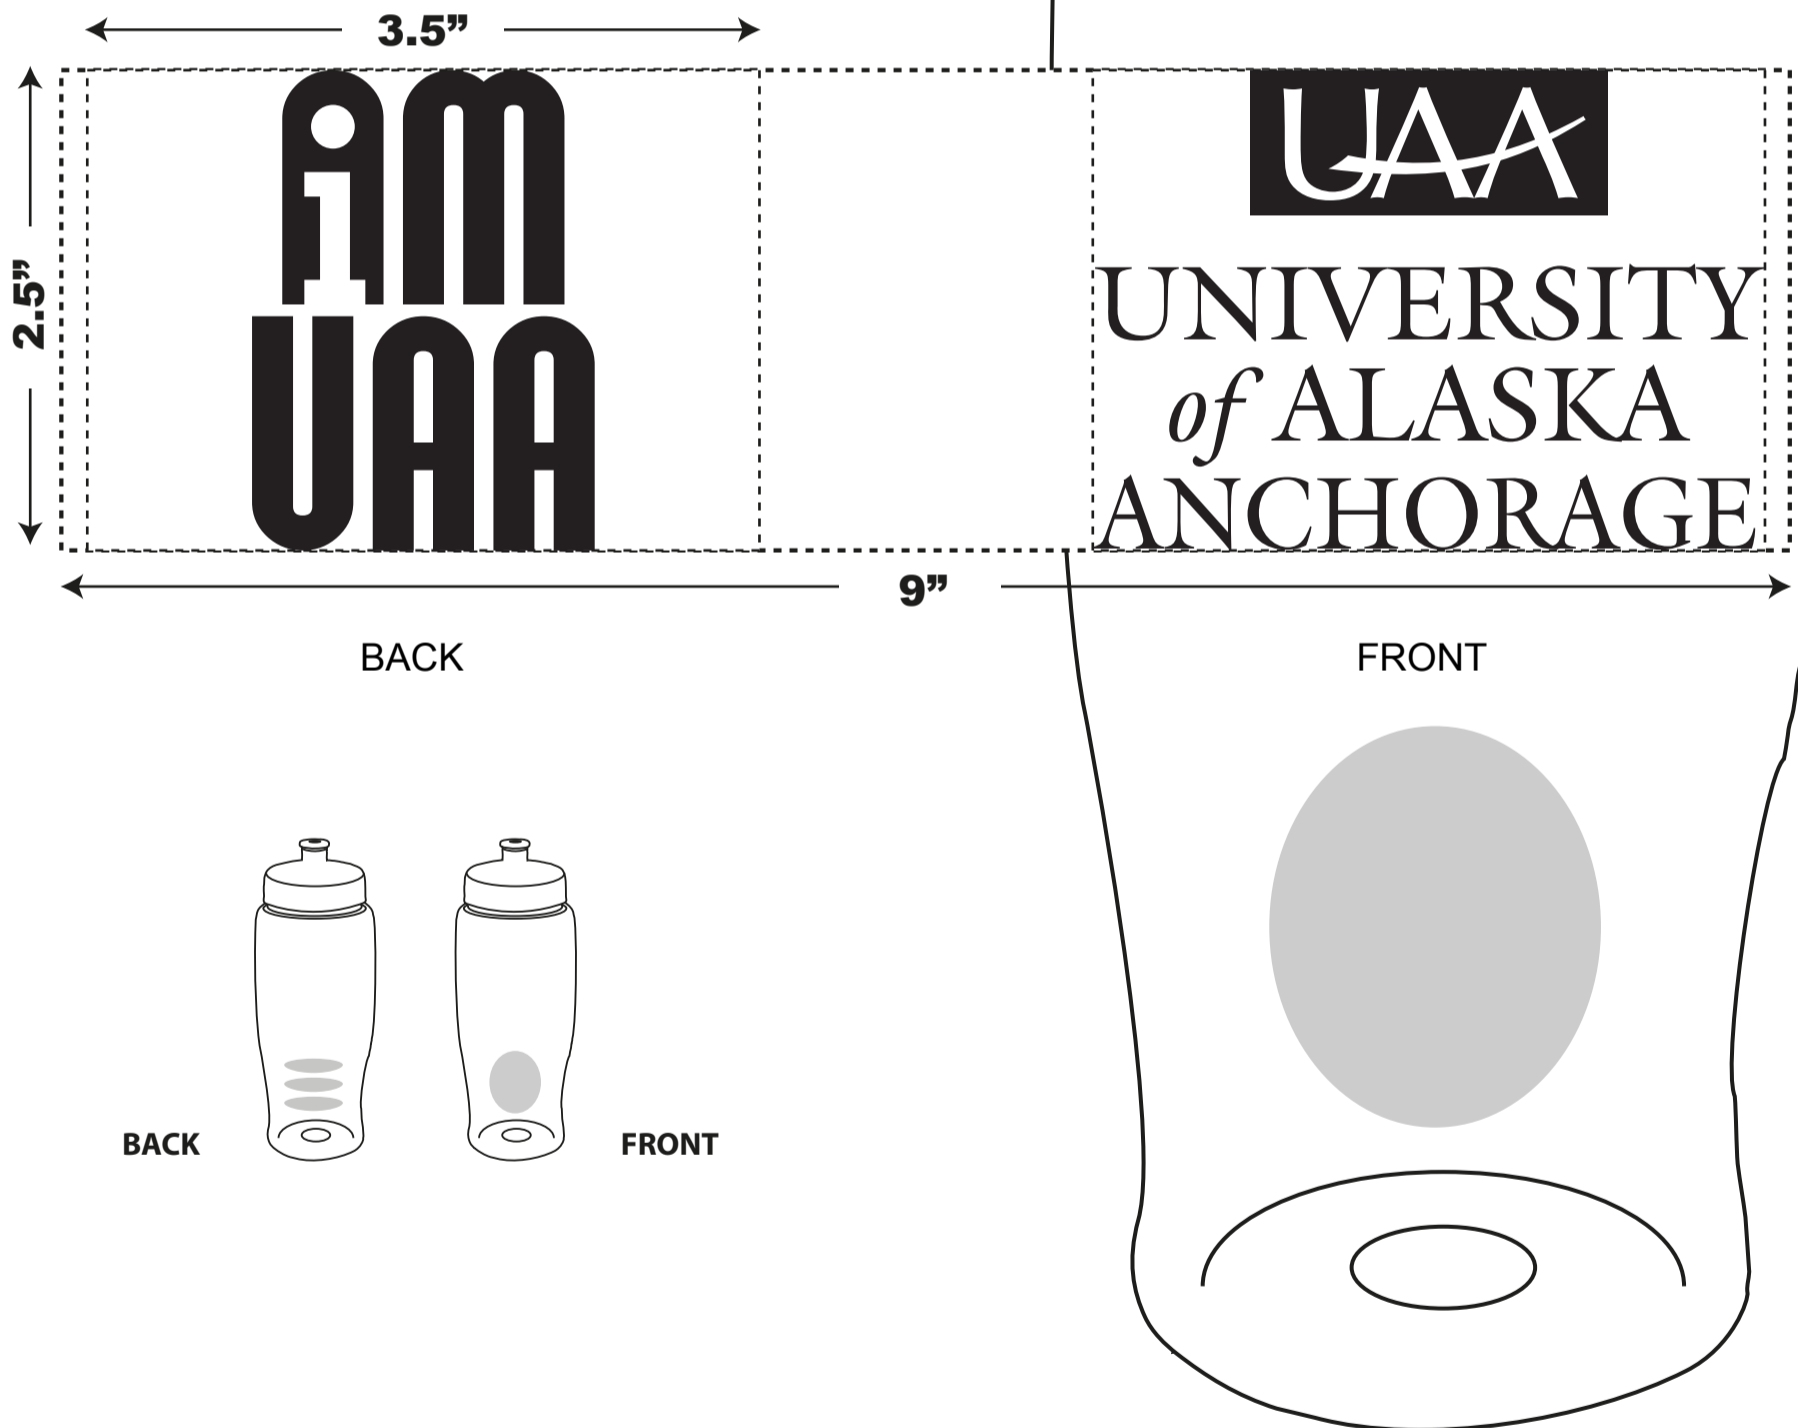

Order#: 119336
Product: 27 oz Poly-Pure Travel Bottle - Smoke/Trans Green
Item #: 1116-105983
Imprint Method: Screen Print on the Front & Back - PMS 343 Green

Template Shown at 85%
 Border Does Not Print
 Imprint Area: 2 1/2"H x 3 1/2"W / side with 1 3/4" gap or
 Wrap 2 1/2"H x 9"W
 with 1 1/2"W gap

NOTE: Artwork was sized to fit our
 imprint area. Industry standard allows
 1/16" movement in any direction

NOTE:
 WE ARE NOT ABLE TO GUARANTE AN EXACT PMS MATCH
 ON THE SMOKE BOTTLE. WE WILL MATCH AS CLOSE AS POSSIBLE.