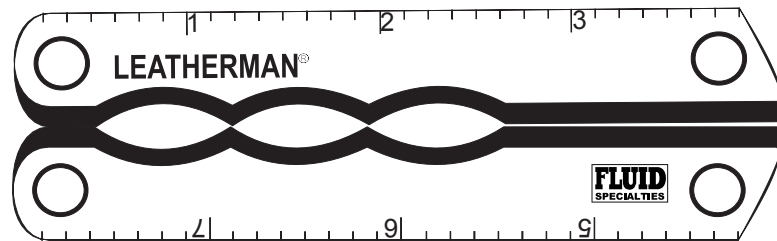

**PLEASE SEE PAGE 2
FOR YOUR FREE PEN PROOF.**

Order#: 119257

Product: Kick by Leatherman

Item #: 1032-103170

Imprint Method: Laser Engraved on the Handle

*****IMPORTANT INFORMATION*** (PLEASE READ)**

Please proof carefully for spelling errors, omissions, and layout accuracy. It is your responsibility to correct any errors. Garrett Specialties assumes no responsibility for errors after a proof has been authorized to print. Please note changes or revisions to your proof from your original instructions may cause revision in your ship date. Delays in paper proof approval also may require a change in your schedule ship dates. Occasionally, some fax machines may distort the image. Please pay close attention to numbers.