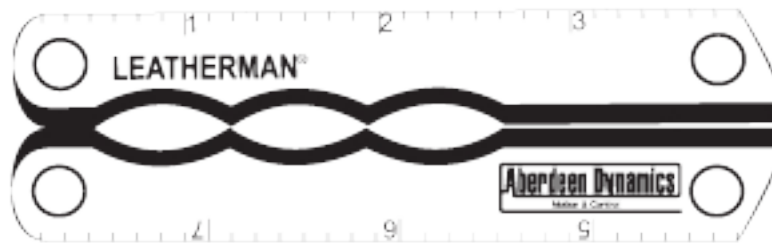

Customer Service E-mail: service@garrettspecialties.com

**PLEASE SEE PAGE 2
FOR YOUR FREE PEN PROOF.**

Order#: 119203

Product: Kick by Leatherman

Item #: 1032-103170

Imprint Method: Laser Engraved on the Handle