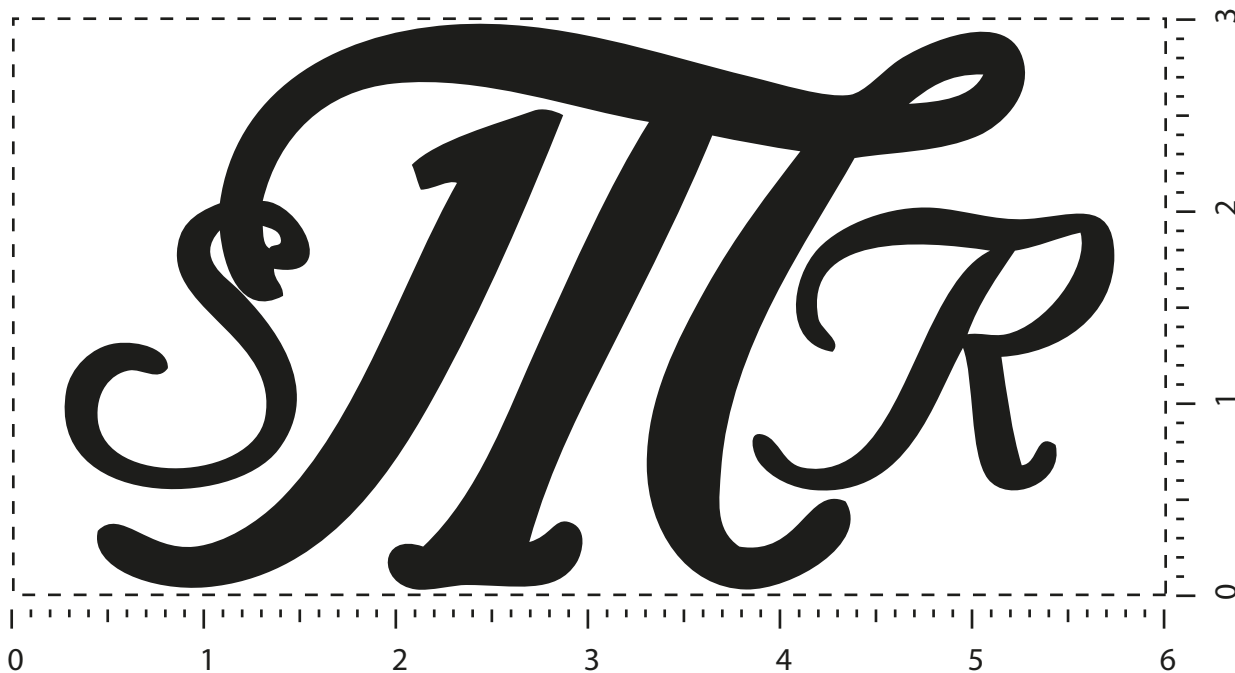

**Order#:** 119166

**Product:** Barrel Style Beach Bag

**Item #:** 1097-102917

**Imprint Method:** Image Bonding on the One Side - Black

**Artwork shown @ 100%**

**Dotted line is for FPO (FOR POSITION ONLY)  
to show imprint area**