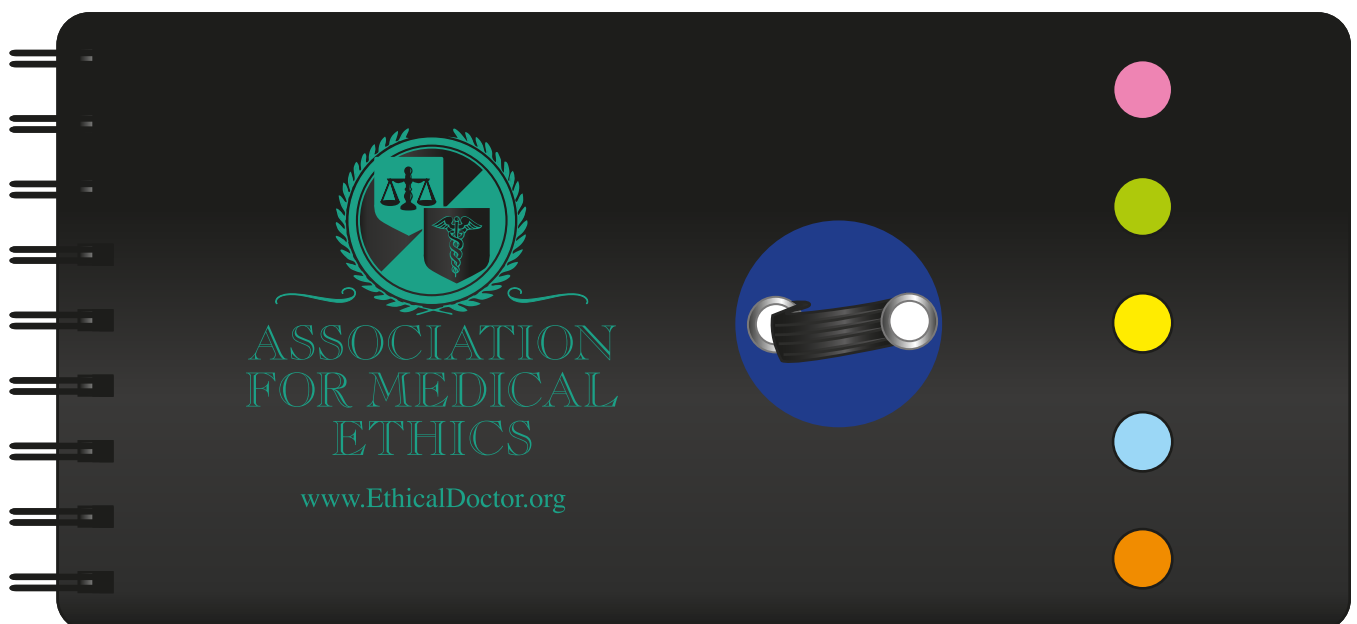

OPTION 2 (EDITED ONE COLOR OPTION)

IMPORTANT INFORMATION (PLEASE READ)

Please proof carefully for spelling errors, omissions, and layout accuracy. It is your responsibility to correct any errors. Garrett Specialties assumes no responsibility for errors after a proof has been authorized to print. Please note changes or revisions to your proof from your original instructions may cause revision in your ship date. Delays in paper proof approval also may require a change in your schedule ship dates. Occasionally, some fax machines may distort the image. Please pay close attention to numbers.

It is imperative that you view your e-proof and submit your approval and/or changes promptly to maintain your anticipated delivery date.

Please keep in mind that this virtual proof is not a printed sample of your artwork on our product. The size and placement of the artwork may vary from this proof when actually printed on the product. Carefully review the attached proof for verification of copy & layout.

Due to inherent technical differences in color monitors, the imprint colors and product colors depicted in the attached proof will not resemble those in the final product. We make every effort to match requested custom colors, but cannot guarantee a 100% exact match. Imprints are applied using pad or screen inks. These inks are hand mixed as close as possible to the requested color but may vary 2 to 4 shades. For this reason an exact PMS match cannot be guaranteed.

Your order is ON HOLD until we receive an approval from you in reference to your artwork.