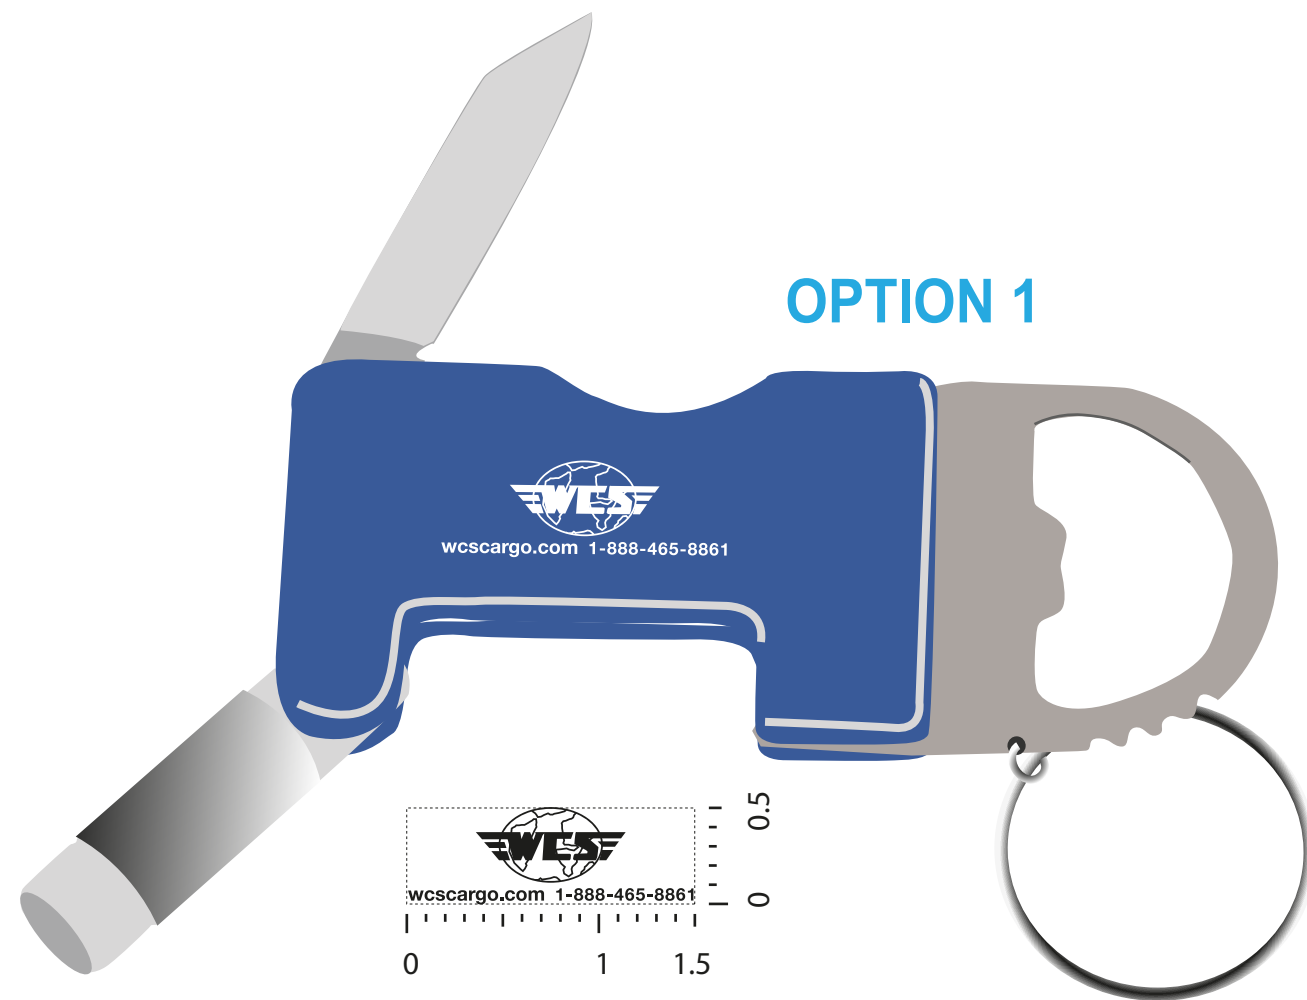

Order#: 118957
Product: Aluminum Pocket Pal with LED Light
Item #: 1097-300401
Imprint Method: Laser Engrave on the First Side

REVISED

OPTION 1

OPTION 2

OPTION 3

Artwork shown @ 100%
Dotted line is for FPO (FOR POSITION ONLY)
to show imprint area

Artwork shown @ 100%
Dotted line is for FPO (FOR POSITION ONLY)
to show imprint area

Artwork shown @ 100%
Dotted line is for FPO (FOR POSITION ONLY)
to show imprint area

*****IMPORTANT INFORMATION*** (PLEASE READ)**