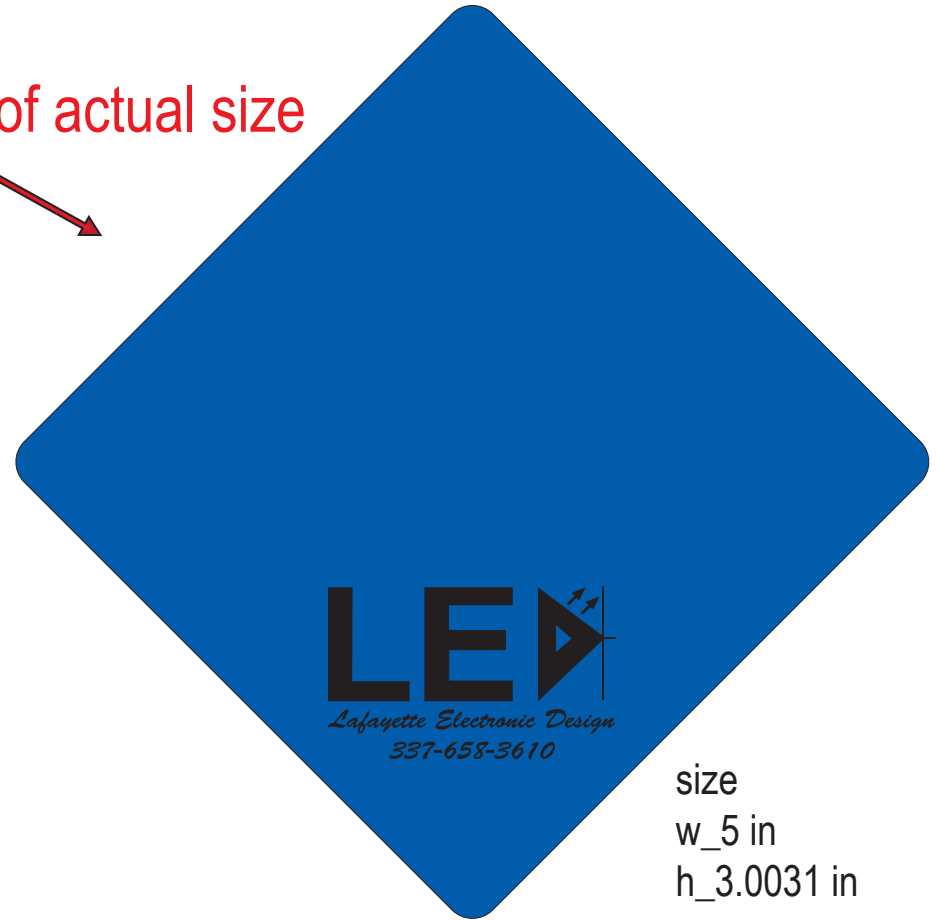

Imprint Method:(Screen Print on the First Side.)-Black

30% of actual size

NOT actual size:Enlarged for Clarity

Lafayette Electronic Design
337-658-3610

size
w_5 in
h_3.0031 in

*****IMPORTANT INFORMATION*** (PLEASE READ)**