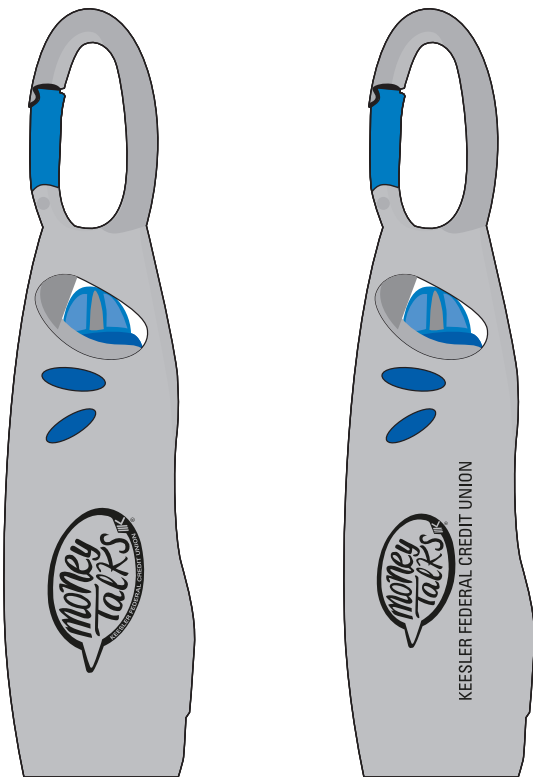

Customer Service E-mail: service@garrettspecialties.com

Order#: 118801

Product: Fold-A-Light Carabiner Pen - Silver with Blue Light

Item #: 1097-300756

Imprint Method: Pad Printed on the Silver Case (Pen Tip Pointing Left) - Black

PLEASE CHOOSE OPTION 1 OR 2

OPTION 1

OPTION 2

Small text in option 1 art is too small for print and will fill in.

OPTION 1

OPTION 2

Artwork shown @ 100%
Dotted line is for FPO (FOR POSITION ONLY)
to show imprint area