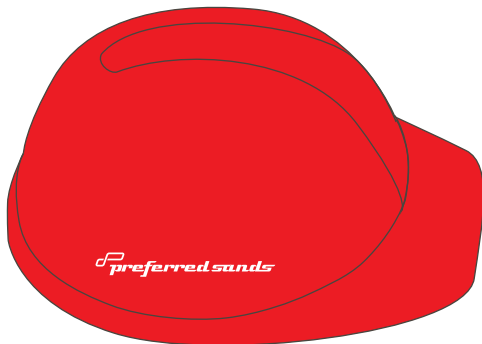

# REVISED

**Order#:** 118800

**Product:** Hardhat Bottle Opener - Red

**Item #:** 1252-102643

**Imprint Method:** Pad Print on the Side-Key chain to right - White

 **preferred sands**

**\*\*\*IMPORTANT INFORMATION\*\*\* (PLEASE READ)**