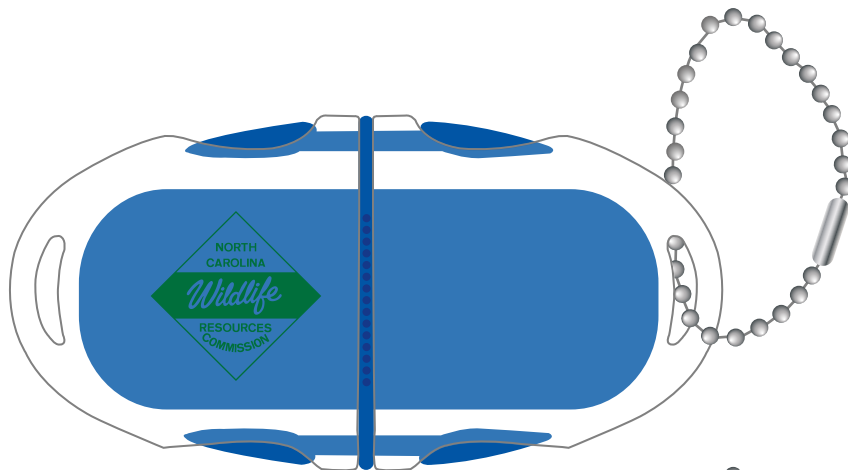

Customer Service E-mail: service@garrettspecialties.com

Order#: 118691

Product: Compact Pill Box Key Chain

Item #: 1008-304511

Imprint Method: Pad Print on the First Side - Dark Green 349

PLEASE CHOOSE OPTION 1 OR 2

*****PLEASE NOTE: THE USE OF STOCK DARK GREEN (BASED ON PMS 349 C) WILL NOT POP OFF THE BLUE ITEM COLOR. I HIGHLY RECOMMEND USING WHITE AS THE IMPRINT COLOR. PLEASE ADVISE.*****

ACTUAL SIZE

200%

200%

*****IMPORTANT INFORMATION*** (PLEASE READ)**