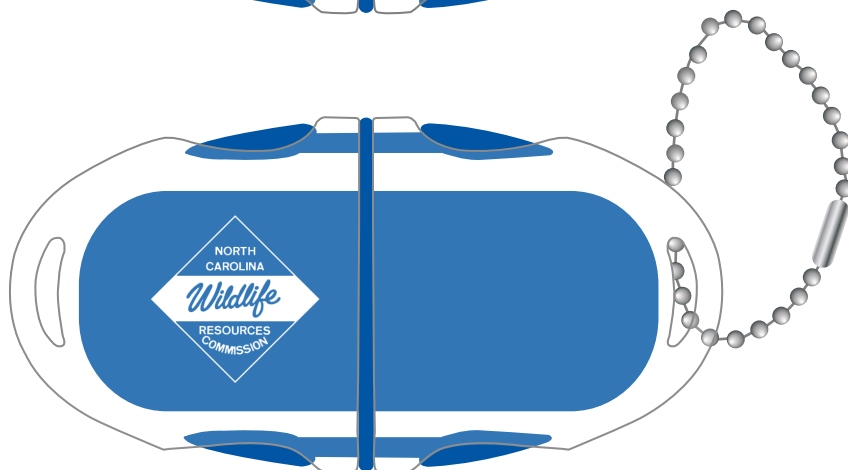

GARRETT SPECIALTIES

a promotional product company

eProof

2 Split Rock Drive Suite 11, Cherry Hill, NJ 08003

Telephone: 1-856 424-4818 or 1-800 320-1510

Fax: 1-856 424-5269

Hours of Operation: 9:00 - 5:30 pm Eastern, M - F

Customer Service E-mail: service@garrettspecialties.com

Order#: 118691

Product: Compact Pill Box Key Chain

Item #: 1008-304511

Imprint Method: Pad Print on the First Side - Dark Green 349

PLEASE CHOOSE OPTION 1 OR 2

PLEASE NOTE: THE USE OF STOCK DARK GREEN (BASED ON PMS 349 C) WILL NOT POP OFF THE BLUE ITEM COLOR. I HIGHLY RECOMMEND USING WHITE AS THE IMPRINT COLOR. PLEASE ADVISE.

ACTUAL SIZE

200%

200%

IMPORTANT INFORMATION (PLEASE READ)

Please proof carefully for spelling errors, omissions, and layout accuracy. It is your responsibility to correct any errors. Garrett Specialties assumes no responsibility for errors after a proof has been authorized to print. Please note changes or revisions to your proof from your original instructions may cause revision in your ship date. Delays in paper proof approval also may require a change in your schedule ship dates. Occasionally, some fax machines may distort the image. Please pay close attention to numbers.

It is imperative that you view your e-proof and submit your approval and/or changes promptly to maintain your anticipated delivery date.

Please keep in mind that this virtual proof is not a printed sample of your artwork on our product. The size and placement of the artwork may vary from this proof when actually printed on the product. Carefully review the attached proof for verification of copy & layout.