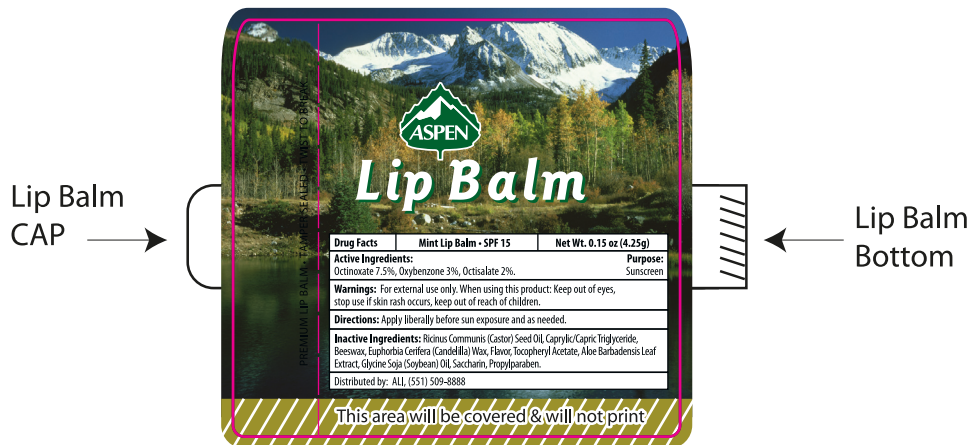

Customer Service E-mail: service@garrettspecialties.com

REVISED

Order#: 118569

Product: Natural Lip Balm - Mint

Item #: 1303-301607

Imprint Method: 4 Color Process on the Label

Please look at the orientation of the label on the lip balm image below.