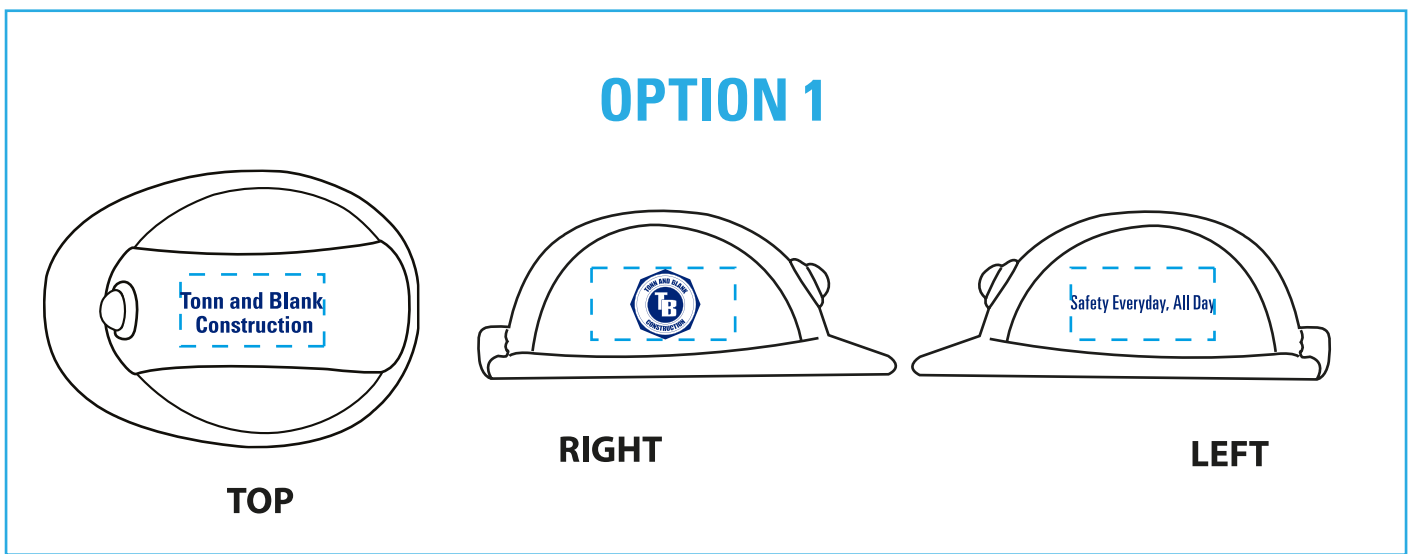

2 Split Rock Drive Suite 11, Cherry Hill, NJ 08003

Telephone: 1-856 424-4818 or 1-800 320-1510

Fax: 1-856 424-5269

Hours of Operation: 9:00 - 5:30 pm Eastern, M - F

Customer Service E-mail: service@garrettspecialties.com

REVISED

Order#: 118554

Product: Hard Hat Flashlight Key Chain - Yellow

Item #: 1046-103136

Imprint Method: Pad print on the Top, Right, and Left Side - PMS 2935

PLEASE APPROVE OF OPTION 1 OR 2

NOTE:
SMALL DETAILS AND TEXT IN LOGO
WILL NOT BE LEGIBLE AND FILL IN.