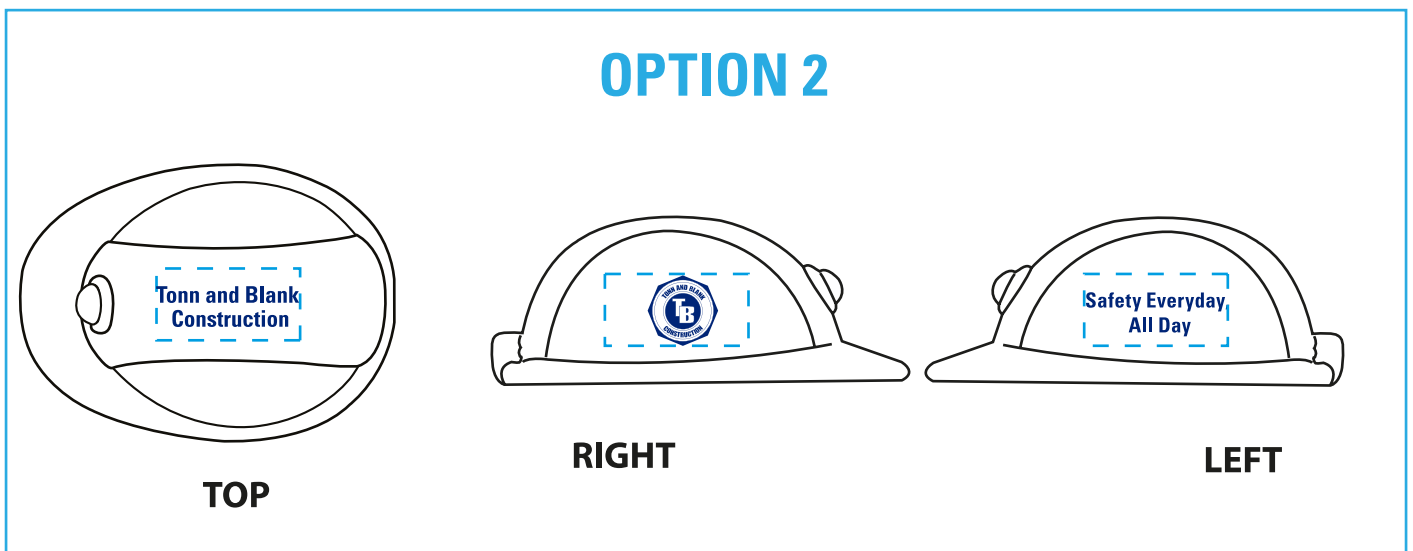

IMPORTANT INFORMATION (PLEASE READ)

Please proof carefully for spelling errors, omissions, and layout accuracy. It is your responsibility to correct any errors. Garrett Specialties assumes no responsibility for errors after a proof has been authorized to print. Please note changes or revisions to your proof from your original instructions may cause revision in your ship date. Delays in paper proof approval also may require a change in your schedule ship dates. Occasionally, some fax machines may distort the image. Please pay close attention to numbers.

It is imperative that you view your e-proof and submit your approval and/or changes promptly to maintain your anticipated delivery date.

Please keep in mind that this virtual proof is not a printed sample of your artwork on our product. The size and placement of the artwork may vary from this proof when actually printed on the product. Carefully review the attached proof for verification of copy & layout.

Due to inherent technical differences in color monitors, the imprint colors and product colors depicted in the attached proof will not resemble those in the final product. We make every effort to match requested custom colors, but cannot guarantee a 100% exact match. Imprints are applied using pad or screen inks. These inks are hand mixed as close as possible to the requested color but may vary 2 to 4 shades. For this reason an exact PMS match cannot be guaranteed.

Your order is ON HOLD until we receive an approval from you in reference to your artwork.