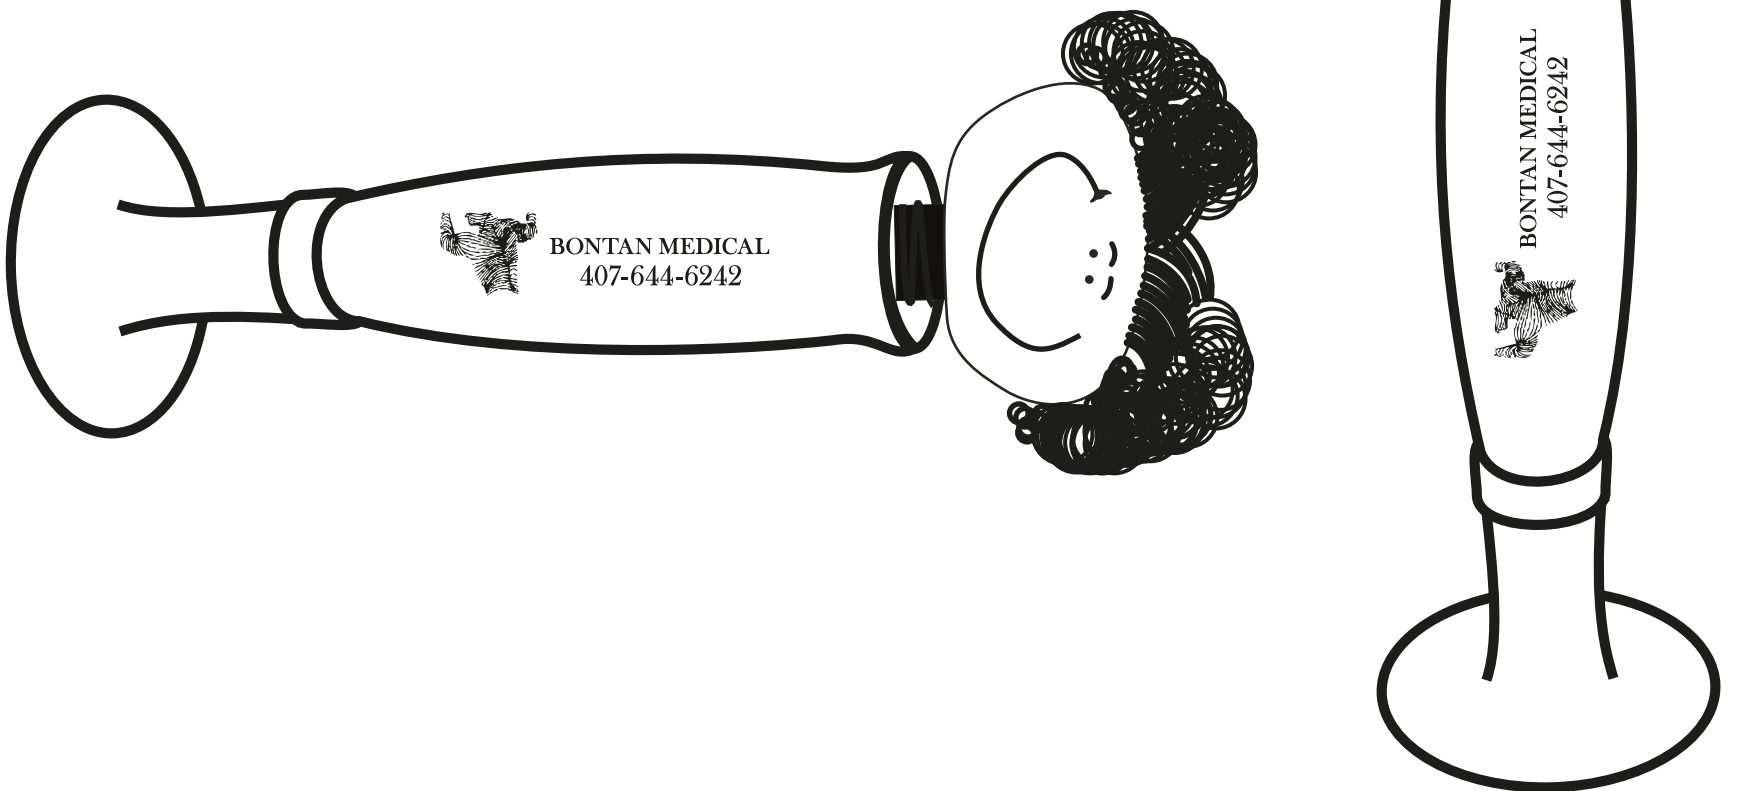

Order#: 118527
Product: Goofy Girl Pen
Item #: 1070-300207
Imprint Method: Pad Print on the Back- Barrel - Black

Imprint Area : 1.75 in X 0.4375 in
Imprint Color : BLACK
Item Color : PINK
Quantity : 100