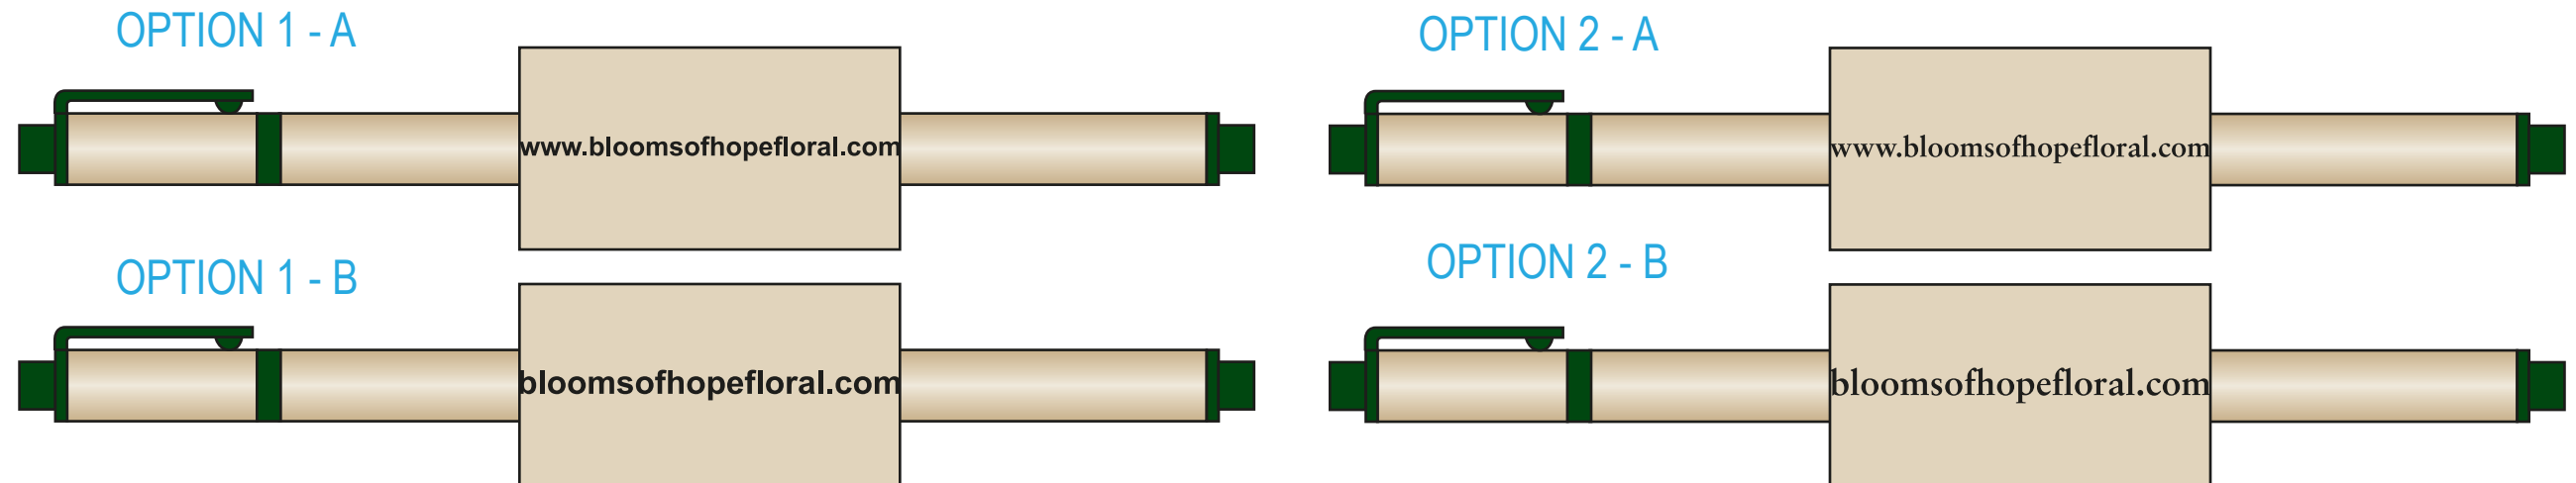

Order#: 118520
Product: Eco Roller Paper Pen - Trim Color: Green
Item #: 1206-303860
Imprint Method: Screen Print on the Barrel (Below Clip) - Black

PLEASE APPROVE OF OPTION 1-A, 1-B, 2-A, OR 2-B

Actual Size of Imprint
Dotted Lines Do Not Print