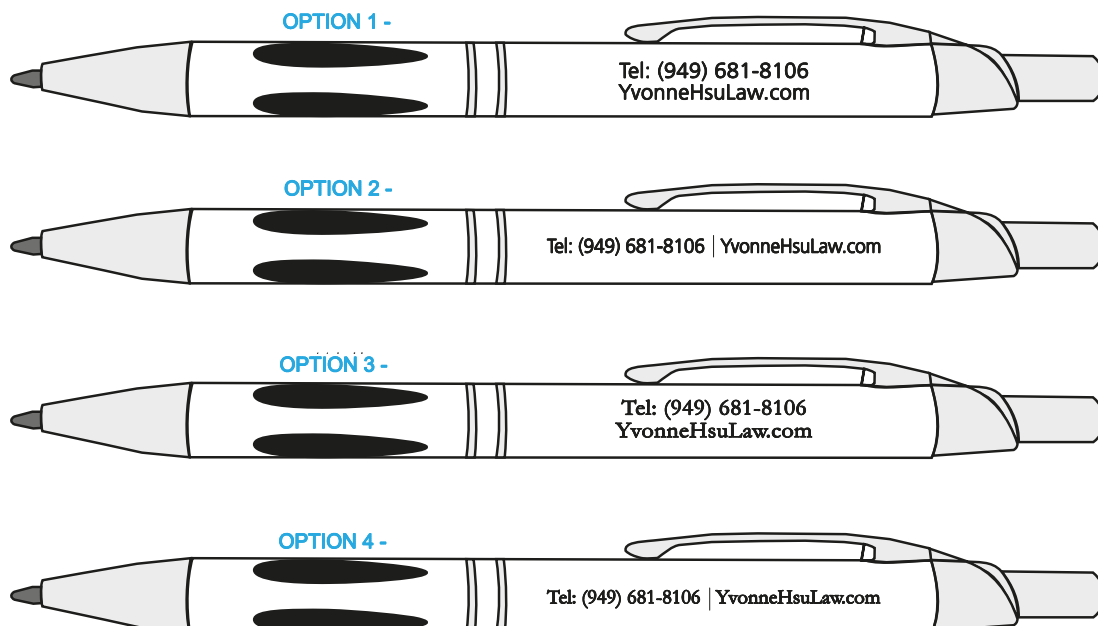

Customer Service E-mail: service@garrettspecialties.com

Order#: 118497

Product: Vienna Pen - Ink: Black, Product Color: Metallic Black

Item #: 1003-108252

Imprint Method: Laser Engraved on the Barrel

PLEASE CHOOSE OPTION 1, 2, 3, OR 4