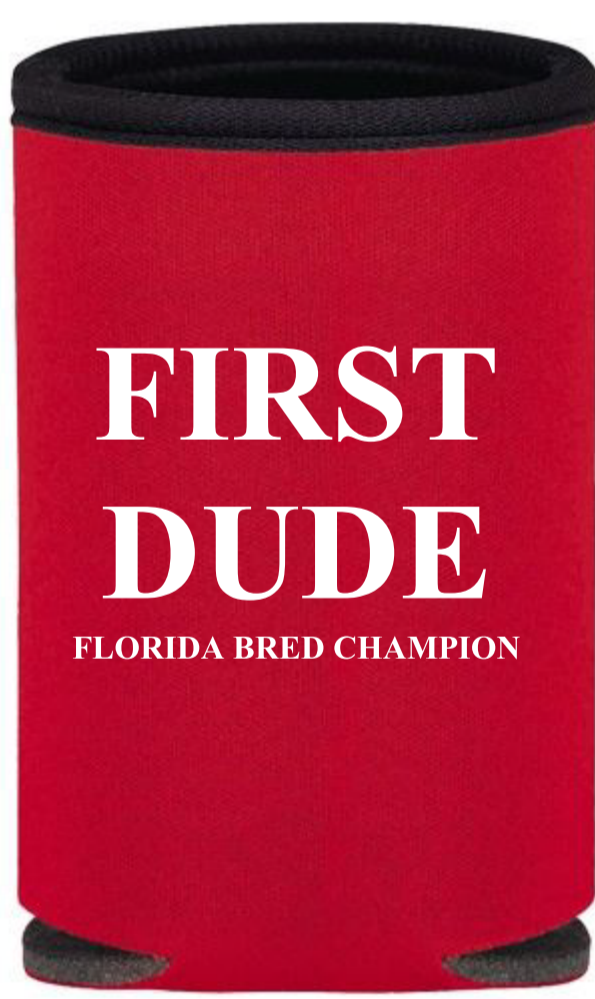

**eProof**  
**REVISED**

**Order#:** 118450  
**Product:** Summit Collapsible Koozie - Red  
**Item #:** 1086-100095  
**Imprint Method:** Screen Print on the First & Second Side - Reflex Blue & White

Actual Size of Imprint  
Dotted Lines Do Not Print  
3"w x 2-1/2"h