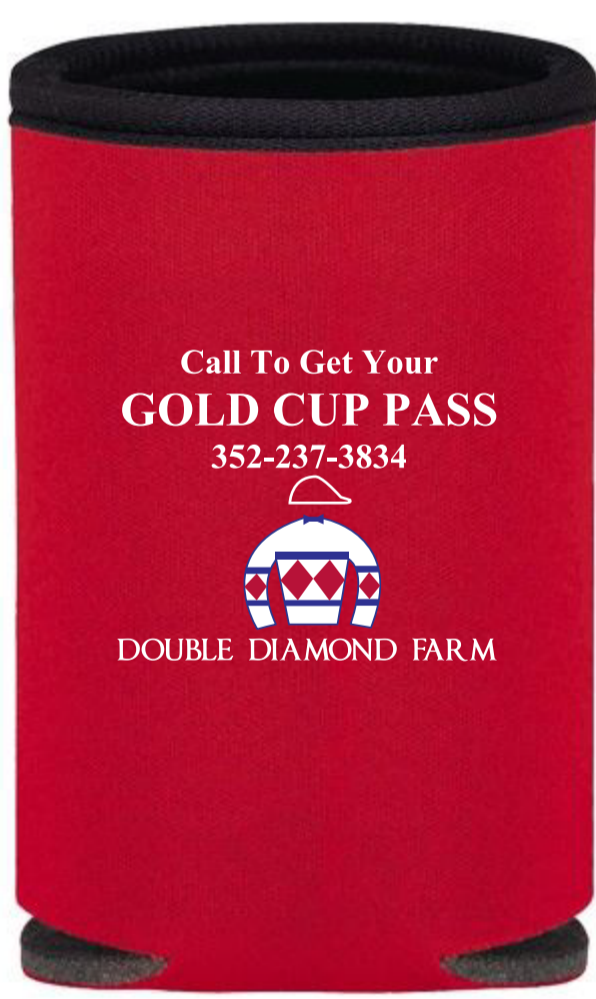

**\*\*\*RUSH PROOF\*\*\***  
In order to meet your delivery date, here is a copy of your artwork so you can see what we are sending to the manufacturer to be printed. Immediate approval is required in order to maintain the supplier's production schedule.  
**CAREFULLY REVIEW THE ARTWORK ATTACHED.**

**eProof**  
**REVISED**

**Order#:** 118450  
**Product:** Summit Collapsible Koozie - Red  
**Item #:** 1086-100095  
**Imprint Method:** Screen Print on the First & Second Side - Reflex Blue & White

Actual Size of Imprint  
Dotted Lines Do Not Print  
3"w x 2-1/2"h