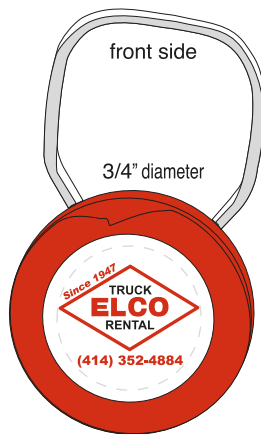

Customer Service E-mail: service@garrettspecialties.com

Order#: 118416

Product: Original Showing Two Side - Red

Item #: 1215-301464

Imprint Method: Screen Print on the Paper Insert (Front) - Black & Red 485

Dotted line represents imprint area

Enlarged for Clarity

*****IMPORTANT INFORMATION*** (PLEASE READ)**

Please proof carefully for spelling errors, omissions, and layout accuracy. It is your responsibility to correct any errors. Garrett Specialties assumes no responsibility for errors after a proof has been authorized to print. Please note changes or revisions to your proof from your original instructions may cause revision in your ship date. Delays in paper proof approval also may require a change in your schedule ship dates. Occasionally, some fax machines may distort the image. Please pay close attention to numbers.