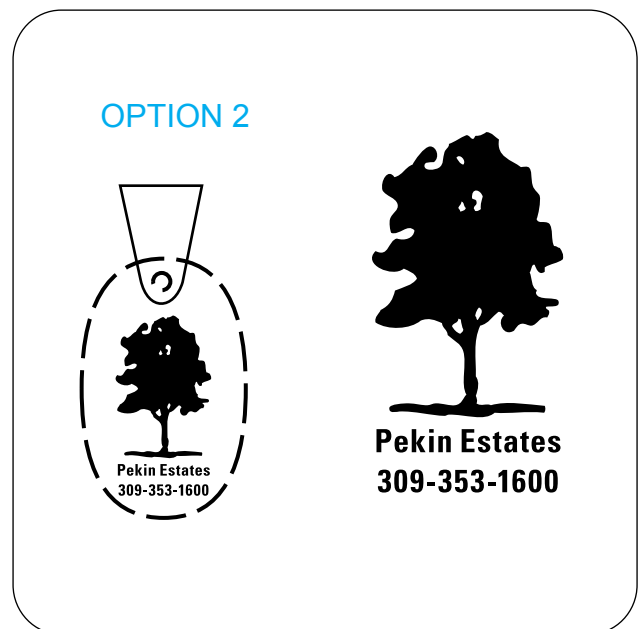

GARRETT SPECIALTIES

a promotional product company

eProof

2 Split Rock Drive Suite 11, Cherry Hill, NJ 08003

Telephone: 1-856 424-4818 or 1-800 320-1510

Fax: 1-856 424-5269

Hours of Operation: 9:00 - 5:30 pm Eastern, M - F

Customer Service E-mail: service@garrettspecialties.com

Order#: 118392

Product: Spiral Wrist Coil Tag - Purple

Item #: 1268-106396

Imprint Method: Pad Print on the Tag - White

PLEASE CHOOSE OPTION 1 OR 2

IMPORTANT INFORMATION (PLEASE READ)

Please proof carefully for spelling errors, omissions, and layout accuracy. It is your responsibility to correct any errors. Garrett Specialties assumes no responsibility for errors after a proof has been authorized to print. Please note changes or revisions to your proof from your original instructions may cause revision in your ship date. Delays in paper proof approval also may require a change in your schedule ship dates. Occasionally, some fax machines may distort the image. Please pay close attention to numbers.

It is imperative that you view your e-proof and submit your approval and/or changes promptly to maintain your anticipated delivery date.

Please keep in mind that this virtual proof is not a printed sample of your artwork on our product. The size and placement of the artwork may vary from this proof when actually printed on the product. Carefully review the attached proof for verification of copy & layout.

Due to inherent technical differences in color monitors, the imprint colors and product colors depicted in the attached proof will not resemble those in the final product. We make every effort to match requested custom colors, but cannot guarantee a 100% exact match. Imprints are applied using pad or screen inks. These inks are hand mixed as close as possible to the requested color but may vary 2 to 4 shades. For this reason an exact PMS match cannot be guaranteed.

Your order is ON HOLD until we receive an approval from you in reference to your artwork.