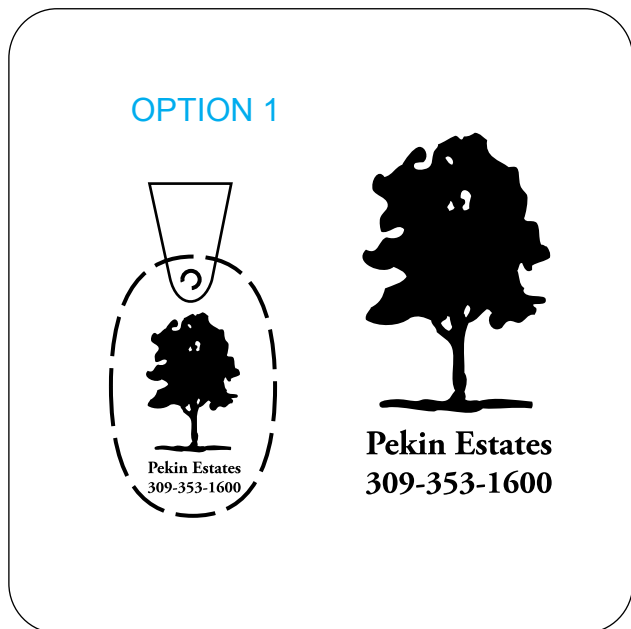

GARRETT SPECIALTIES

a promotional product company

eProof

2 Split Rock Drive Suite 11, Cherry Hill, NJ 08003

Telephone: 1-856 424-4818 or 1-800 320-1510

Fax: 1-856 424-5269

Hours of Operation: 9:00 - 5:30 pm Eastern, M - F

Customer Service E-mail: service@garrettspecialties.com

Order#: 118392

Product: Spiral Wrist Coil Tag - Purple

Item #: 1268-106396

Imprint Method: Pad Print on the Tag - White

PLEASE CHOOSE OPTION 1 OR 2

IMPORTANT INFORMATION (PLEASE READ)

Please proof carefully for spelling errors, omissions, and layout accuracy. It is your responsibility to correct any errors. Garrett Specialties assumes no responsibility for errors after a proof has been authorized to print. Please note changes or revisions to your proof from your original instructions may cause revision in your ship date. Delays in paper proof approval also may require a change in your schedule ship dates. Occasionally, some fax machines may distort the image. Please pay close attention to numbers.

It is imperative that you view your e-proof and submit your approval and/or changes promptly to maintain your anticipated delivery date.

Please keep in mind that this virtual proof is not a printed sample of your artwork on our product. The size and placement of the artwork may vary from this proof when actually printed on the product. Carefully review the attached proof for verification of copy & layout.

Due to inherent technical differences in color monitors, the imprint colors and product colors depicted in the attached proof will not resemble those in the final product. We make every effort to match requested custom colors, but cannot guarantee a 100% exact match. Imprints are applied using pad or screen inks. These inks are hand mixed as close as possible to the requested color but may vary 2 to 4 shades. For this reason an exact PMS match cannot be guaranteed.

Your order is ON HOLD until we receive an approval from you in reference to your artwork.