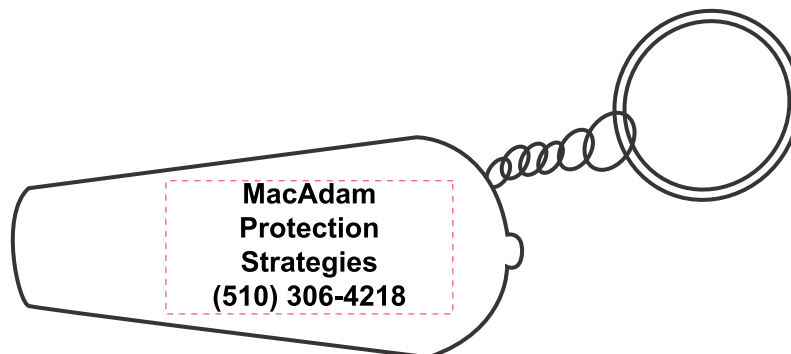

Customer Service E-mail: service@garrettspecialties.com

REVISED

Order#: 118200

Product: Whistle Keychain with LED - Black

Item #: 1280-304401

Imprint Method: Screen Print on the Front - 428

Actual Size of Imprint
Dotted Lines Do Not Print