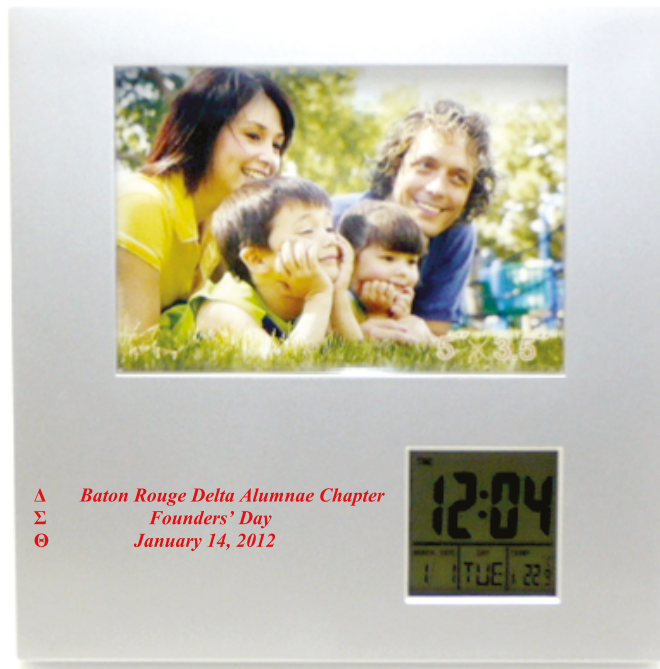

Customer Service E-mail: service@garrettspecialties.com

Order#: 118073

Product: Photo Frame & Clock

Item #: 092-302404

Imprint Method: Screen Print on the Next to Clock Display - Red 186

item is 50% of original size