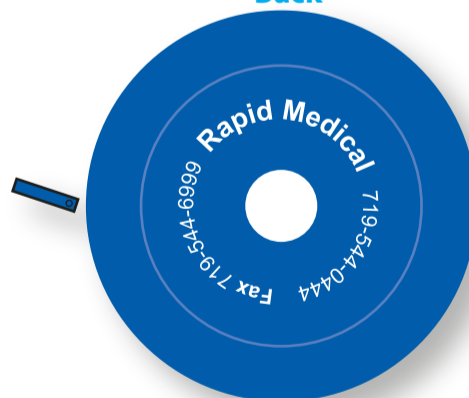

OPTION 2

Enlarged for Clarity

ACTUAL SIZE

Blue Round Tape Measure

Back

*****IMPORTANT INFORMATION*** (PLEASE READ)**

Please proof carefully for spelling errors, omissions, and layout accuracy. It is your responsibility to correct any errors. Garrett Specialties assumes no responsibility for errors after a proof has been authorized to print. Please note changes or revisions to your proof from your original instructions may cause revision in your ship date. Delays in paper proof approval also may require a change in your schedule ship dates. Occasionally, some fax machines may distort the image. Please pay close attention to numbers.