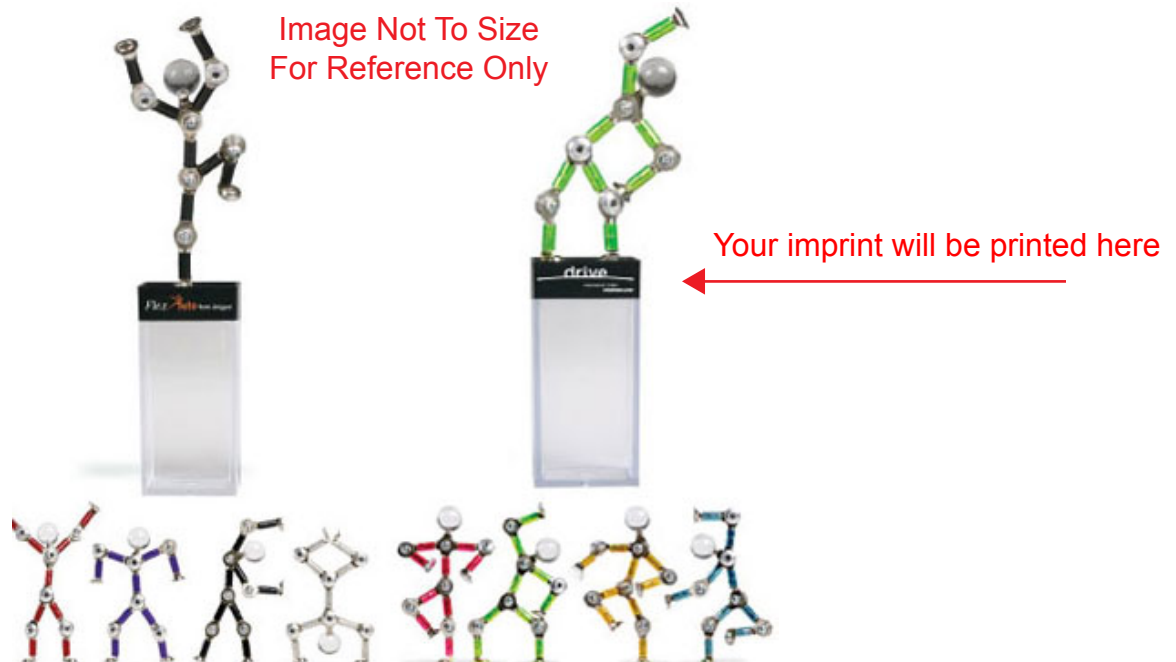

Customer Service E-mail: service@garrettspecialties.com

Order#: 118016

Product: Acrobots - BLUE

Item #: 1320-303998

Imprint Method: Pad Print on the On Base of clear Acrylic Box - SILVER 877

Actual Size of Imprint
Dotted Lines Do Not Print

1 1/4"W x 3/8"H

*****IMPORTANT INFORMATION*** (PLEASE READ)**

Please proof carefully for spelling errors, omissions, and layout accuracy. It is your responsibility to correct any errors. Garrett Specialties assumes no responsibility for errors after a proof has been authorized to print. Please note changes or revisions to your proof from your original instructions may cause revision in your ship date. Delays in paper proof approval also may require a change in your schedule ship dates. Occasionally, some fax machines may distort the image. Please pay close attention to numbers.