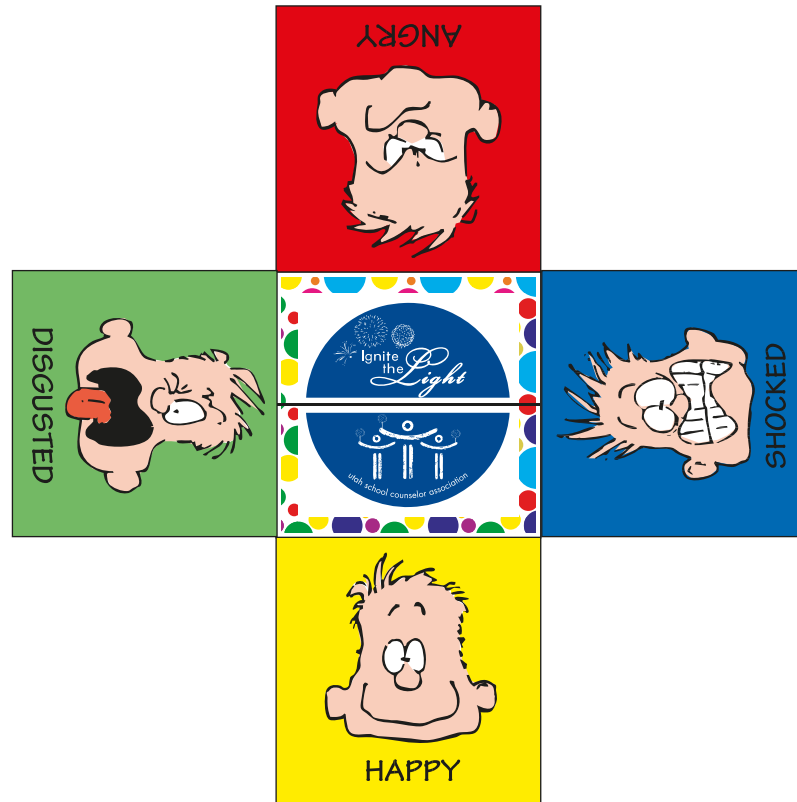

Layout 2

Shown @ 50%

IMPORTANT INFORMATION (PLEASE READ)

Please proof carefully for spelling errors, omissions, and layout accuracy. It is your responsibility to correct any errors. Garrett Specialties assumes no responsibility for errors after a proof has been authorized to print. Please note changes or revisions to your proof from your original instructions may cause revision in your ship date. Delays in paper proof approval also may require a change in your schedule ship dates. Occasionally, some fax machines may distort the image. Please pay close attention to numbers.

It is imperative that you view your e-proof and submit your approval and/or changes promptly to maintain your anticipated delivery date.

Please keep in mind that this virtual proof is not a printed sample of your artwork on our product. The size and placement of the artwork may vary from this proof when actually printed on the product. Carefully review the attached proof for verification of copy & layout.

Due to inherent technical differences in color monitors, the imprint colors and product colors depicted in the attached proof will not resemble those in the final product.

We make every effort to match requested custom colors, but cannot guarantee a 100% exact match. Imprints are applied using pad or screen inks. These inks are hand mixed as close as possible to the requested color but may vary 2 to 4 shades. For this reason an exact PMS match cannot be guaranteed.

Your order is ON HOLD until we receive an approval from you in reference to your artwork.