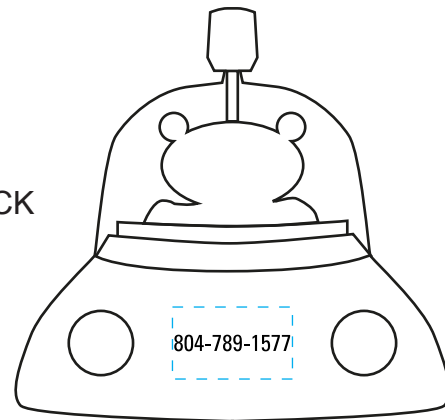

Order#: 117919
Product: Wind Up UFO
Item #: 1275-303956
Imprint Method: Pad Print on the Stomach - Black

REVISED

Actual Size of Imprint
Dotted Lines Do Not Print

5/8" x 3/8"

Text will be legible.

FRONT

BACK