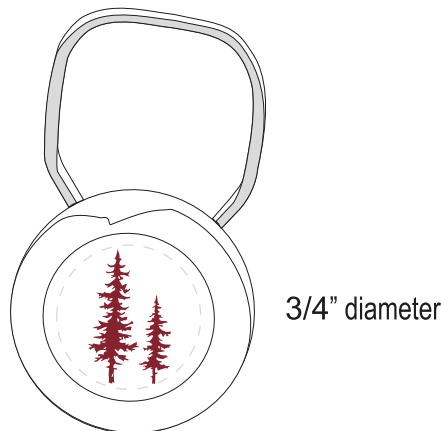

Customer Service E-mail: service@garrettspecialties.com

Order#: 117904

Product: Original Showring Keychain - White

Item #: 1215-102684

Imprint Method: Screen Print on the Front - Maroon 202

Actual Size of Imprint
Dotted Lines Do Not Print