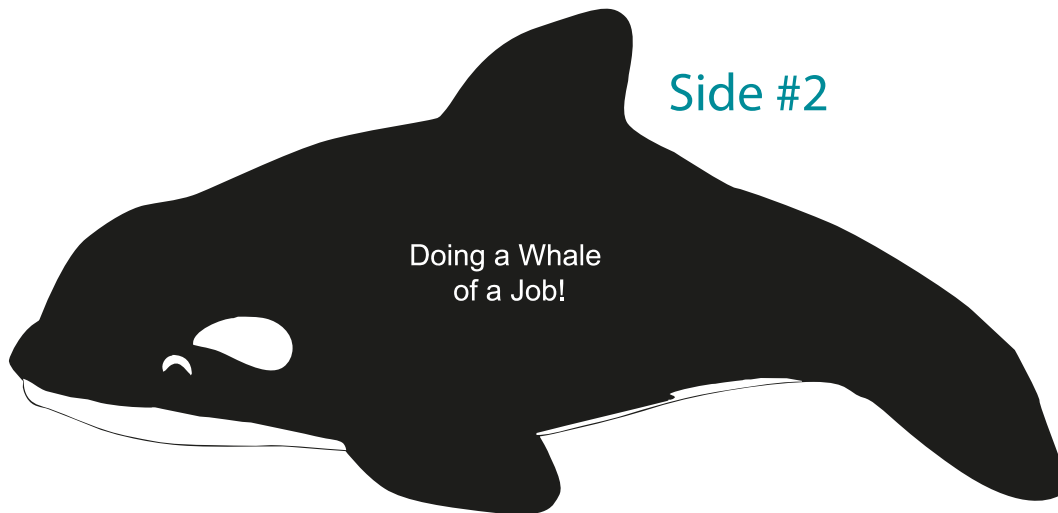

2 Split Rock Drive Suite 11, Cherry Hill, Nj 08003
Telephone: 1-856 424-4818 or 1-800 320-1510
Fax: 1-856 424-5269
Hours of Operation: 9:30 - 5:30 pm Eastern, M - F
Customer Service E-mail: service@garrettspecialties.com

Order#: 117897
Product: Killer Whale Stress Ball
Item #: 1008-100746
Imprint Method:
Pad Print on the First & Second Side - White

Enlarged for Clarity

Region XIII
Educator Quality

Doing a Whale
of a Job!

Actual Size of Imprint

Side #1

Side #2

IMPORTANT INFORMATION (PLEASE READ)

Please proof carefully for spelling errors, omissions, and layout accuracy. It is your responsibility to correct any errors. Garrett Specialties assumes no responsibility for errors after a proof has been authorized to print. Please note changes or revisions to your proof from your original instructions may cause revision in your ship date. Delays in paper proof approval also may require a change in your schedule ship dates. Occasionally, some fax machines may distort the image. Please pay close attention to numbers.

It is imperative that you view your e-proof and submit your approval and/or changes promptly to maintain your anticipated delivery date.

Please keep in mind that this virtual proof is not a printed sample of your artwork on our product. The size and placement of the artwork may vary from this proof when actually printed on the product. Carefully review the attached proof for verification of copy & layout.

Due to inherent technical differences in color monitors, the imprint colors and product colors depicted in the attached proof will not resemble those in the final product.