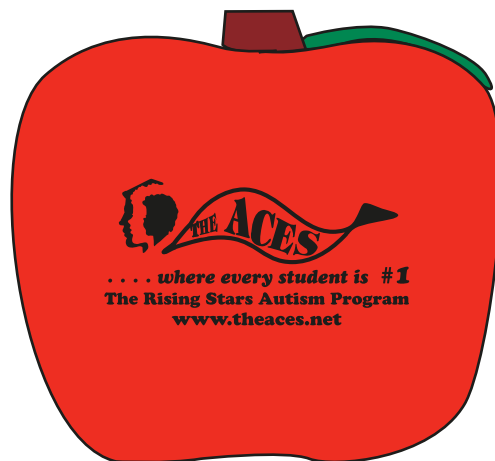

Customer Service E-mail: service@garrettspecialties.com

Order#: 117784

Product: Red Apple Stress Ball

Item #: 1206-104923

Imprint Method: Pad Print on the Front of Apple - Black

actual size

*****IMPORTANT INFORMATION*** (PLEASE READ)**