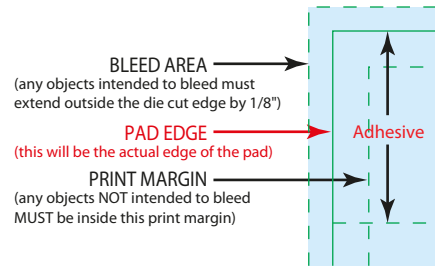

Order#: 117729
Product: Bic Pink Ribbon Sticky Notes
Item #: 1090-300011
Imprint Method: 4 Color Process on the Pad

*****RUSH PROOF*****
In order to meet your delivery date, here is a copy of your artwork so you can see what we are sending to the manufacturer to be printed. Immediate approval is required in order to maintain the supplier's production schedule.
CAREFULLY REVIEW THE ARTWORK ATTACHED.