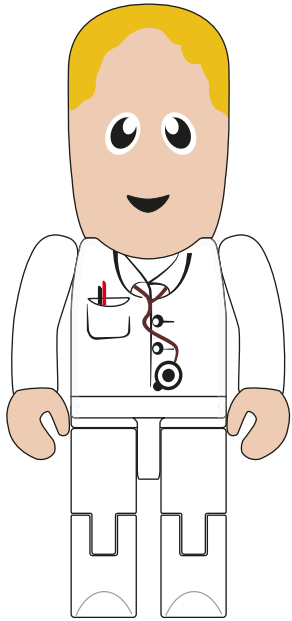

Order#: 117723
Product: Doctor USB Professional People-2GB
Item #: 1087-303478
Imprint Method: Screen Print on the Front Side - Black

Enlarged for Clarity

Actual Size of Imprint

Enlarged for Clarity

Actual Size of Imprint