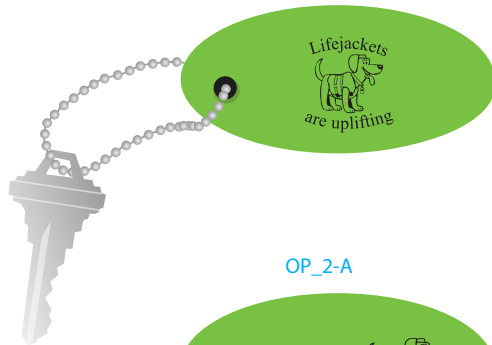

Order#: 117707  
Product: Floating Key Chain  
Item #: 1206-303775  
Imprint Method: Screen Print on the First Side - Black

## PLEASE CHOOSE WHICH OPTION YOU APPROVE.

Image Not To Size  
For Reference Only

OP\_1-A

OP\_1-B

OP\_2-A

OP\_2-B

OP\_3-A

OP\_3-B