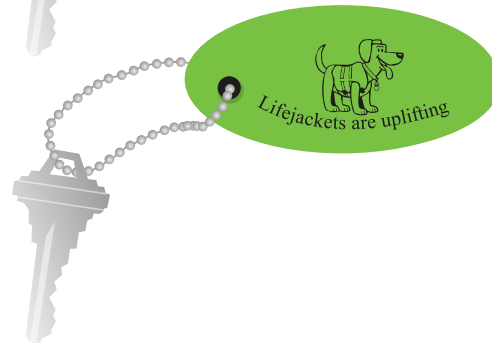

Order#: 117707  
Product: Floating Key Chain  
Item #: 1206-303775  
Imprint Method: Screen Print on the First Side - Black

## PLEASE CHOOSE WHICH OPTION YOU APPROVE.

Image Not To Size  
For Reference Only

OP\_1-A

OP\_1-B

OP\_2-A

OP\_2-B

OP\_3-A

OP\_3-B