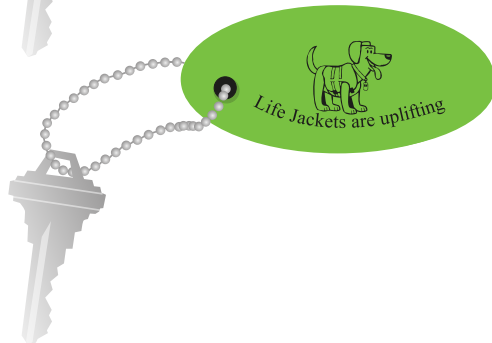

Order#: 117707  
Product: Floating Key Chain  
Item #: 1206-303775  
Imprint Method: Screen Print on the First Side - Black

## PLEASE CHOOSE WHICH OPTION YOU APPROVE.

Image Not To Size  
For Reference Only

OP\_1-A

OP\_1-B

OP\_2-A

OP\_2-B

OP\_3-A

OP\_3-B