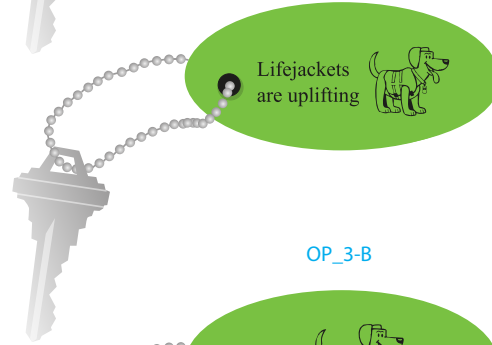

Order#: 117707  
Product: Floating Key Chain  
Item #: 1206-303775  
Imprint Method: Screen Print on the First Side - Black

## PLEASE CHOOSE WHICH OPTION YOU APPROVE.

Image Not To Size  
For Reference Only

OP\_1-A

OP\_1-B

OP\_2-A

OP\_2-B

OP\_3-A

OP\_3-B