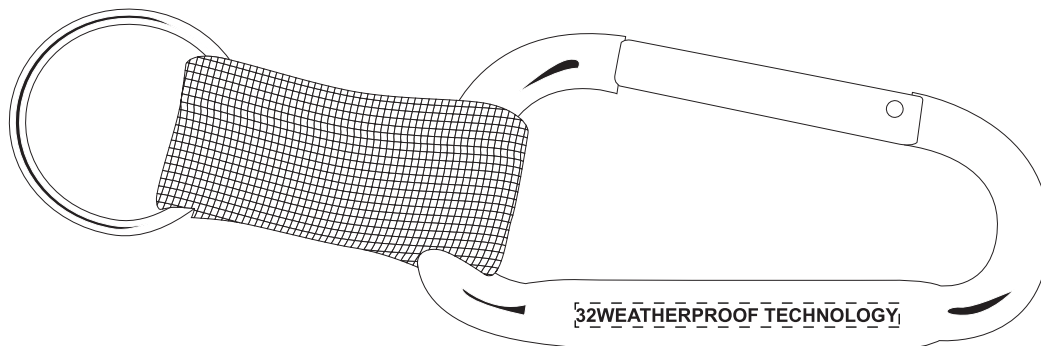

Customer Service E-mail: service@garrettspecialties.com

Order#: 117574

Product: Anodized Carabiner

Item #: 1005-103844 - Black

Imprint Method: Laser Engraved

Actual Size of Imprint
Dotted Lines Do Not Print