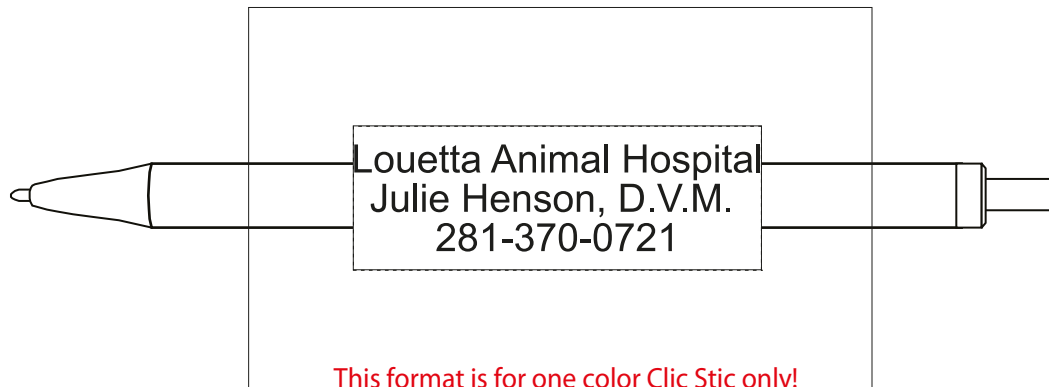

Customer Service E-mail: service@garrettspecialties.com

Order#: 117547

Product: Clic Stic Pen - Bic - White

Item #: 1090-300584

Imprint Method: Screen Print on the Barrel - Red 186

MATCH.TRIM RED IMPRINT

2.125 x .75